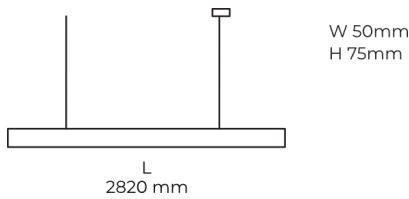

Technical datasheet

LINESUS2820-M-840-2-BL-DI-

Product description

LINE Suspended is a pendant linear LED luminaire with high-quality LED source with 50,000 hours lifetime and PMMA diffuser. Available in 5 sizes (572-2820mm), color temperatures 3000K/4000K with CRI 80+/90+. Direct and indirect lighting options with DALI control available. Wide range of cable colors. Ideal for offices and commercial spaces. 5-year warranty.

LED 220-240 V 50-60 Hz **IP20** **CE** **CCT 4000 k** **CRI 80+**

Product technical data

Mains voltage	220 - 240V AC, 50/60Hz
Connection method	Plug-in terminal
Dimming type	DALI
IP rating	20
Protection class	I
Ambient temperature	0 to +25 °C
Light source	LED
Colour temperature	4000k
Color rendering index	80
Rated luminous flux	5,626 lm
Connected load	55.04 W
Luminous efficacy	102.2 lm/W

Ripple	1 %
DALI address	1
Standby power	0.50 W
Inrush current	53 A
Optical system	Diffuser
Optical part material	PMMA
Housing material	Aluminium
Surface finish	Powder coated
Width	50.00 cm
Height	70.00 cm
Length	2,820.00 cm
Weight	6.80 kg
Service lifetime (L80 B10)	50 000 h
Warranty	5 years

Dimensions

Light distribution

Available cable colors