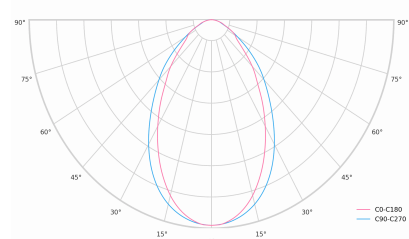

LED 220-240 V IP20 CCT 4000 k CRI 80+

Product technical data

Mains voltage	220 - 240V AC, 50/60Hz
Connection method	Plug-in terminal
Dimming type	Non-dimmable
IP rating	20
Protection class	I
Ambient temperature	0 to +25 °C
Light source	LED
Colour temperature	4000k
Color rendering index	80
Rated luminous flux	5,626 lm
Connected load	55.38 W
Luminous efficacy	101.6 lm/W

Ripple	2 %
Inrush current	18 A
Inrush time	44 µs
Optical system	Diffuser
Optical part material	PMMA
Housing material	Aluminium
Surface finish	Powder coated
Width	50.00 cm
Height	70.00 cm
Length	2,820.00 cm
Weight	6.80 kg
Service lifetime (L80 B10)	50 000 h
Warranty	5 years

Dimensions

Light distribution

Available cable colors