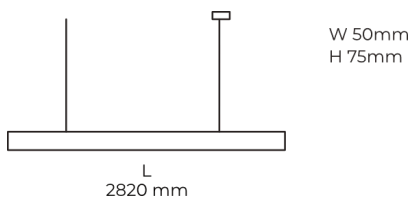

Technical datasheet

LINESUS2820-M-840-1-WH-DI-

Product description

LINE Suspended is a pendant linear LED luminaire with high-quality LED source with 50,000 hours lifetime and PMMA diffuser. Available in 5 sizes (572-2820mm), color temperatures 3000K/4000K with CRI 80+/90+. Direct and indirect lighting options with DALI control available. Wide range of cable colors. Ideal for offices and commercial spaces. 5-year warranty.

LED 220-240 V IP20 CCT 4000 k CRI 80+

Product technical data

Mains voltage	220 - 240V AC, 50/60Hz
Connection method	Plug-in terminal
Dimming type	Non-dimmable
IP rating	20
Protection class	I
Ambient temperature	0 to +25 °C
Light source	LED
Colour temperature	4000k
Color rendering index	80
Rated luminous flux	5,626 lm
Connected load	55.38 W
Luminous efficacy	101.6 lm/W

Ripple	2 %
Inrush current	18 A
Inrush time	44 µs
Optical system	Diffuser
Optical part material	PMMA
Housing material	Aluminium
Surface finish	Powder coated
Width	50.00 cm
Height	70.00 cm
Length	2,820.00 cm
Weight	6.80 kg
Service lifetime (L80 B10)	50 000 h
Warranty	5 years

Dimensions

Light distribution

Available cable colors