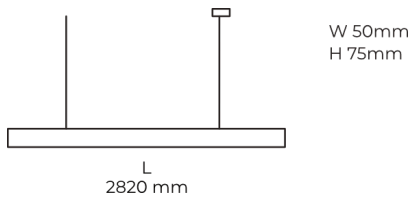

## Product description

LINE Suspended is a pendant linear LED luminaire with high-quality LED source with 50,000 hours lifetime and PMMA diffuser. Available in 5 sizes (572-2820mm), color temperatures 3000K/4000K with CRI 80+/90+. Direct and indirect lighting options with DALI control available. Wide range of cable colors. Ideal for offices and commercial spaces. 5-year warranty.

## Product technical data

Mains voltage	220 - 240V AC, 50/60Hz	Ripple	2 %
Connection method	Plug-in terminal	Inrush current	18 A
Dimming type	Non-dimmable	Inrush time	44 μs
IP rating	20	Optical system	Diffuser
Protection class	I	Optical part material	PMMA
Ambient temperature	0 to +25 °C	Housing material	Aluminium
Light source	LED	Surface finish	Powder coated
Colour temperature	4000k	Width	50.00 cm
Color rendering index	80	Height	70.00 cm
Rated luminous flux	5,626 lm	Length	2,820.00 cm
Connected load	55.38 W	Weight	6.80 kg
Luminous efficacy	101.6 lm/W	Service lifetime (L80 B10)	50 000 h
		Warranty	5 years

## Dimensions