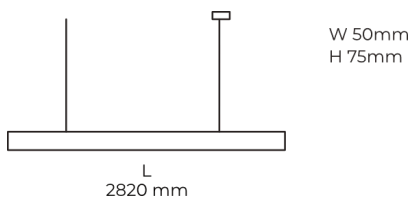

Technical datasheet

LINESUS2820-M-830-1-WH-DI-

Product description

LINE Suspended is a pendant linear LED luminaire with high-quality LED source with 50,000 hours lifetime and PMMA diffuser. Available in 5 sizes (572-2820mm), color temperatures 3000K/4000K with CRI 80+/90+. Direct and indirect lighting options with DALI control available. Wide range of cable colors. Ideal for offices and commercial spaces. 5-year warranty.

LED 220-240 V IP20 CCT 3000 k CRI 80+

Product technical data

Mains voltage	220 - 240V AC, 50/60Hz
Connection method	Plug-in terminal
Dimming type	Non-dimmable
IP rating	20
Protection class	I
Ambient temperature	0 to +25 °C
Light source	LED
Colour temperature	3000k
Color rendering index	80
Rated luminous flux	5,358 lm
Connected load	55.38 W
Luminous efficacy	96.7 lm/W

Ripple	2 %
Inrush current	18 A
Inrush time	44 μs
Optical system	Diffuser
Optical part material	PMMA
Housing material	Aluminium
Surface finish	Powder coated
Width	50.00 cm
Height	70.00 cm
Length	2,820.00 cm
Weight	6.80 kg
Service lifetime (L80 B10)	50 000 h
Warranty	5 years

Dimensions

Light distribution

Available cable colors