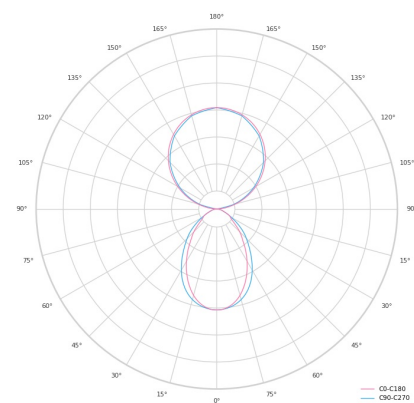

Light distribution