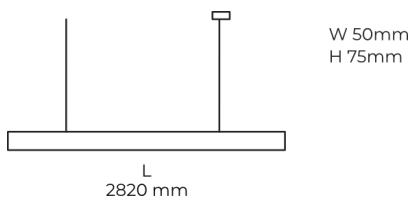

## Product description

LINE Suspended is a pendant linear LED luminaire with high-quality LED source with 50,000 hours lifetime and PMMA diffuser. Available in 5 sizes (572-2820mm), color temperatures 3000K/4000K with CRI 80+/90+. Direct and indirect lighting options with DALI control available. Wide range of cable colors. Ideal for offices and commercial spaces. 5-year warranty.

## Product technical data

<b>Mains voltage</b>	220 - 240V AC, 50/60Hz	<b>Ripple</b>	1 %
<b>Connection method</b>	Plug-in terminal	<b>Inrush current</b>	54 A
<b>Dimming type</b>	Non-dimmable	<b>Inrush time</b>	188 μs
<b>IP rating</b>	20	<b>Optical system</b>	Diffuser
<b>Protection class</b>	I	<b>Optical part material</b>	PMMA
<b>Ambient temperature</b>	0 to +25 °C	<b>Housing material</b>	Aluminium
<b>Light source</b>	LED	<b>Surface finish</b>	Powder coated
<b>Colour temperature</b>	4000k	<b>Width</b>	50.00 cm
<b>Color rendering index</b>	80	<b>Height</b>	70.00 cm
<b>Rated luminous flux</b>	3,772 lm	<b>Length</b>	2,820.00 cm
<b>Connected load</b>	84.61 W	<b>Weight</b>	6.80 kg
<b>Luminous efficacy</b>	117.5 lm/W	<b>Service lifetime (L80 B10)</b>	50 000 h
		<b>Warranty</b>	5 years

## Dimensions