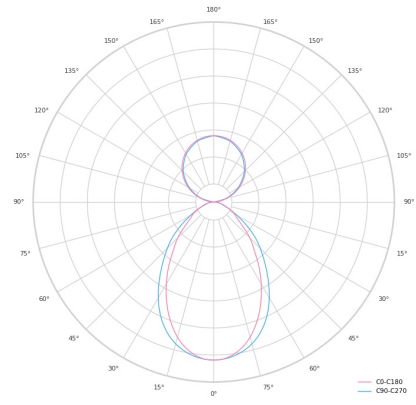

### Product technical data

Mains voltage	220 - 240V AC, 50/60Hz	Ripple	1 %
Connection method	Plug-in terminal	DALI address	2
Dimming type	DALI	Standby power	1.00 W
IP rating	20	Inrush current	71 A
Protection class	I	Inrush time	180 µs
Ambient temperature	0 to +25 °C	Optical system	Diffuser
Light source	LED	Optical part material	PMMA
Colour temperature	4000k	Housing material	Aluminium
Color rendering index	90	Surface finish	Powder coated
Rated luminous flux	6,266 lm	Width	50.00 cm
Connected load	123.20 W	Height	70.00 cm
Luminous efficacy	85.6 lm/W	Length	2,258.00 cm
		Weight	5.50 kg
		Service lifetime (L80 B10)	50 000 h
		Warranty	5 years

**Dimensions**

W 50mm  
H 75mm

**Light distribution**

**Available cable colors**