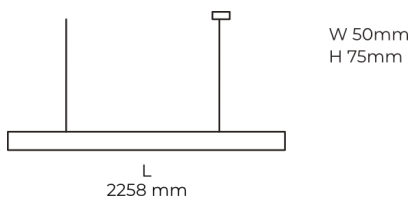

Technical datasheet

LINESUS2258-XL-940-1-BL-DI-

Product description

LINE Suspended is a pendant linear LED luminaire with high-quality LED source with 50,000 hours lifetime and PMMA diffuser. Available in 5 sizes (572-2820mm), color temperatures 3000K/4000K with CRI 80+/90+. Direct and indirect lighting options with DALI control available. Wide range of cable colors. Ideal for offices and commercial spaces. 5-year warranty.

LED 220-240 V 50-60Hz **IP20** **CE** **CCT 4000 k** **CRI 90+**

Product technical data

Mains voltage	220 - 240V AC, 50/60Hz	Ripple	2 %
Connection method	Plug-in terminal	Inrush current	18 A
Dimming type	Non-dimmable	Inrush time	44 μs
IP rating	20	Optical system	Diffuser
Protection class	I	Optical part material	PMMA
Ambient temperature	0 to +25 °C	Housing material	Aluminium
Light source	LED	Surface finish	Powder coated
Colour temperature	4000k	Width	50.00 cm
Color rendering index	90	Height	70.00 cm
Rated luminous flux	6,266 lm	Length	2,258.00 cm
Connected load	79.08 W	Weight	5.50 kg
Luminous efficacy	79.2 lm/W	Service lifetime (L80 B10)	50 000 h
		Warranty	5 years

Dimensions

Light distribution

Available cable colors