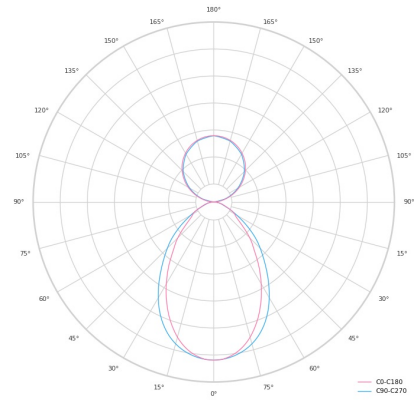

Technical datasheet

LINESUS2258-XL-930-2-WH-DI/IND-

Product description

LINE Suspended is a pendant linear LED luminaire with high-quality LED source with 50,000 hours lifetime and PMMA diffuser. Available in 5 sizes (572-2820mm), color temperatures 3000K/4000K with CRI 80+/90+. Direct and indirect lighting options with DALI control available. Wide range of cable colors. Ideal for offices and commercial spaces. 5-year warranty.

LED 220-240 V 50-60Hz **IP20**  **CE** **CCT 3000 k** **CRI 90+**

Product technical data

Mains voltage	220 - 240V AC, 50/60Hz	Ripple	1 %
Connection method	Plug-in terminal	DALI address	2
Dimming type	DALI	Standby power	1.00 W
IP rating	20	Inrush current	71 A
Protection class	I	Inrush time	180 µs
Ambient temperature	0 to +25 °C	Optical system	Diffuser
Light source	LED	Optical part material	PMMA
Colour temperature	3000k	Housing material	Aluminium
Color rendering index	90	Surface finish	Powder coated
Rated luminous flux	5,861 lm	Width	50.00 cm
Connected load	123.20 W	Height	70.00 cm
Luminous efficacy	80.1 lm/W	Length	2,258.00 cm
		Weight	5.50 kg
		Service lifetime (L80 B10)	50 000 h
		Warranty	5 years

Dimensions

W 50mm
H 75mm

Light distribution

Available cable colors