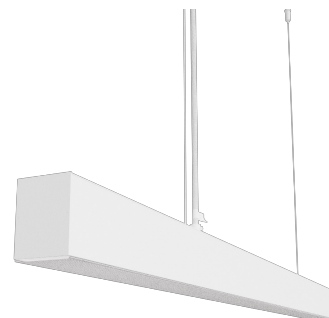

Technical datasheet

LINESUS2258-XL-930-2-WH-DI/IND-

Product description

LINE Suspended is a pendant linear LED luminaire with high-quality LED source with 50,000 hours lifetime and PMMA diffuser. Available in 5 sizes (572-2820mm), color temperatures 3000K/4000K with CRI 80+/90+. Direct and indirect lighting options with DALI control available. Wide range of cable colors. Ideal for offices and commercial spaces. 5-year warranty.

LED 220-240 V 50-60Hz **IP20**  **CE** **CCT 3000 k** **CRI 90+**

Product technical data

Mains voltage	220 - 240V AC, 50/60Hz	Ripple	1 %
Connection method	Plug-in terminal	DALI address	2
Dimming type	DALI	Standby power	1.00 W
IP rating	20	Inrush current	71 A
Protection class	I	Inrush time	180 µs
Ambient temperature	0 to +25 °C	Optical system	Diffuser
Light source	LED	Optical part material	PMMA
Colour temperature	3000k	Housing material	Aluminium
Color rendering index	90	Surface finish	Powder coated
Rated luminous flux	5,861 lm	Width	50.00 cm
Connected load	123.20 W	Height	70.00 cm
Luminous efficacy	80.1 lm/W	Length	2,258.00 cm
		Weight	5.50 kg
		Service lifetime (L80 B10)	50 000 h
		Warranty	5 years

Dimensions

W 50mm
H 75mm

Light distribution

Available cable colors