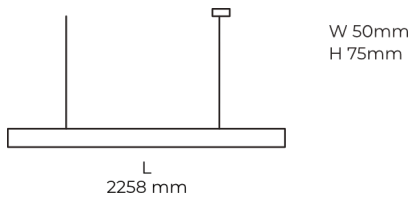

Technical datasheet

LINESUS2258-XL-930-2-BL-DI-

Product description

LINE Suspended is a pendant linear LED luminaire with high-quality LED source with 50,000 hours lifetime and PMMA diffuser. Available in 5 sizes (572-2820mm), color temperatures 3000K/4000K with CRI 80+/90+. Direct and indirect lighting options with DALI control available. Wide range of cable colors. Ideal for offices and commercial spaces. 5-year warranty.

LED 220-240 V 50-60 Hz **IP20** **CCT 3000 k** **CRI 90+**

Product technical data

Mains voltage	220 - 240V AC, 50/60Hz
Connection method	Plug-in terminal
Dimming type	DALI
IP rating	20
Protection class	I
Ambient temperature	0 to +25 °C
Light source	LED
Colour temperature	3000k
Color rendering index	90
Rated luminous flux	5,861 lm
Connected load	79.15 W
Luminous efficacy	74.1 lm/W

Ripple	1 %
DALI address	1
Standby power	0.50 W
Inrush current	53 A
Optical system	Diffuser
Optical part material	PMMA
Housing material	Aluminium
Surface finish	Powder coated
Width	50.00 cm
Height	70.00 cm
Length	2,258.00 cm
Weight	5.50 kg
Service lifetime (L80 B10)	50 000 h
Warranty	5 years

Dimensions

Light distribution

Available cable colors