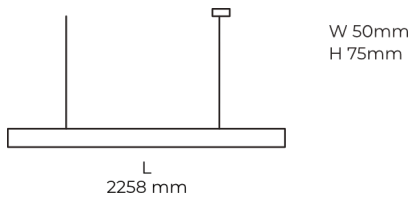

Technical datasheet

LINESUS2258-XL-840-2-BL-DI-

Product description

LINE Suspended is a pendant linear LED luminaire with high-quality LED source with 50,000 hours lifetime and PMMA diffuser. Available in 5 sizes (572-2820mm), color temperatures 3000K/4000K with CRI 80+/90+. Direct and indirect lighting options with DALI control available. Wide range of cable colors. Ideal for offices and commercial spaces. 5-year warranty.

LED 220-240 V 50-60Hz **IP20** **CE** **CCT 4000 k** **CRI 80+**

Product technical data

Mains voltage	220 - 240V AC, 50/60Hz
Connection method	Plug-in terminal
Dimming type	DALI
IP rating	20
Protection class	I
Ambient temperature	0 to +25 °C
Light source	LED
Colour temperature	4000k
Color rendering index	80
Rated luminous flux	7,275 lm
Connected load	75.89 W
Luminous efficacy	95.9 lm/W

Ripple	1 %
DALI address	1
Standby power	0.50 W
Inrush current	53 A
Optical system	Diffuser
Optical part material	PMMA
Housing material	Aluminium
Surface finish	Powder coated
Width	50.00 cm
Height	70.00 cm
Length	2,258.00 cm
Weight	5.50 kg
Service lifetime (L80 B10)	50 000 h
Warranty	5 years

Dimensions

Light distribution

Available cable colors