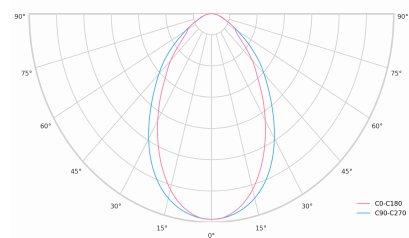

Ripple	1 %
DALI address	1
Standby power	0.50 W
Inrush current	53 A
Optical system	Diffuser
Optical part material	PMMA
Housing material	Aluminium
Surface finish	Powder coated
Width	50.00 cm
Height	70.00 cm
Length	2,258.00 cm
Weight	5.50 kg
Service lifetime (L80 B10)	50 000 h
Warranty	5 years

Dimensions

Light distribution

Available cable colors