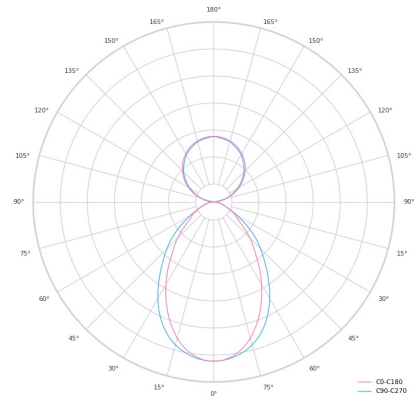

### Product technical data

Mains voltage	220 - 240V AC, 50/60Hz	Ripple	1 %
Connection method	Plug-in terminal	DALI address	2
Dimming type	DALI	Standby power	1.00 W
IP rating	20	Inrush current	71 A
Protection class	I	Inrush time	180 µs
Ambient temperature	0 to +25 °C	Optical system	Diffuser
Light source	LED	Optical part material	PMMA
Colour temperature	3000k	Housing material	Aluminium
Color rendering index	80	Surface finish	Powder coated
Rated luminous flux	6,925 lm	Width	50.00 cm
Connected load	117.90 W	Height	70.00 cm
Luminous efficacy	98.2 lm/W	Length	2,258.00 cm
		Weight	5.50 kg
		Service lifetime (L80 B10)	50 000 h
		Warranty	5 years

**Dimensions**

W 50mm  
H 75mm

**Light distribution**

**Available cable colors**