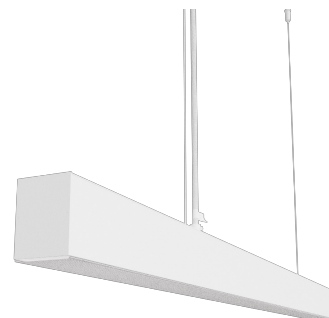

## LINESUS2258-XL-830-2-WH-DI/IND-

### Product description

LINE Suspended is a pendant linear LED luminaire with high-quality LED source with 50,000 hours lifetime and PMMA diffuser. Available in 5 sizes (572-2820mm), color temperatures 3000K/4000K with CRI 80+/90+. Direct and indirect lighting options with DALI control available. Wide range of cable colors. Ideal for offices and commercial spaces. 5-year warranty.

### Product technical data

Mains voltage	220 - 240V AC, 50/60Hz	Ripple	1 %
Connection method	Plug-in terminal	DALI address	2
Dimming type	DALI	Standby power	1.00 W
IP rating	20	Inrush current	71 A
Protection class	I	Inrush time	180 µs
Ambient temperature	0 to +25 °C	Optical system	Diffuser
Light source	LED	Optical part material	PMMA
Colour temperature	3000k	Housing material	Aluminium
Color rendering index	80	Surface finish	Powder coated
Rated luminous flux	6,925 lm	Width	50.00 cm
Connected load	117.90 W	Height	70.00 cm
Luminous efficacy	98.2 lm/W	Length	2,258.00 cm
		Weight	5.50 kg
		Service lifetime (L80 B10)	50 000 h
		Warranty	5 years

**Dimensions**

W 50mm  
H 75mm

**Light distribution**

**Available cable colors**