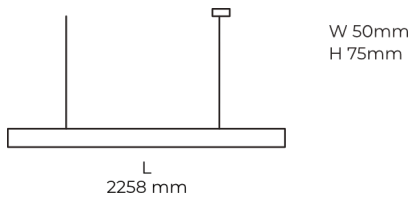

Technical datasheet

LINESUS2258-XL-830-2-WH-DI-

Product description

LINE Suspended is a pendant linear LED luminaire with high-quality LED source with 50,000 hours lifetime and PMMA diffuser. Available in 5 sizes (572-2820mm), color temperatures 3000K/4000K with CRI 80+/90+. Direct and indirect lighting options with DALI control available. Wide range of cable colors. Ideal for offices and commercial spaces. 5-year warranty.

LED 220-240 V 50-60 Hz **IP20** **CE** **CCT 3000 k** **CRI 80+**

Product technical data

Mains voltage	220 - 240V AC, 50/60Hz
Connection method	Plug-in terminal
Dimming type	DALI
IP rating	20
Protection class	I
Ambient temperature	0 to +25 °C
Light source	LED
Colour temperature	3000k
Color rendering index	80
Rated luminous flux	6,925 lm
Connected load	75.89 W
Luminous efficacy	91.2 lm/W

Ripple	1 %
DALI address	1
Standby power	0.50 W
Inrush current	53 A
Optical system	Diffuser
Optical part material	PMMA
Housing material	Aluminium
Surface finish	Powder coated
Width	50.00 cm
Height	70.00 cm
Length	2,258.00 cm
Weight	5.50 kg
Service lifetime (L80 B10)	50 000 h
Warranty	5 years

Dimensions

Light distribution

Available cable colors