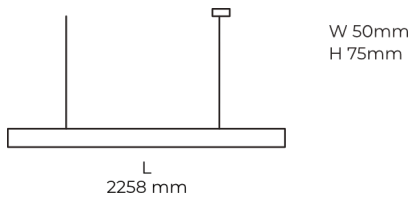

Technical datasheet

LINESUS2258-XL-830-2-BL-DI-

Product description

LINE Suspended is a pendant linear LED luminaire with high-quality LED source with 50,000 hours lifetime and PMMA diffuser. Available in 5 sizes (572-2820mm), color temperatures 3000K/4000K with CRI 80+/90+. Direct and indirect lighting options with DALI control available. Wide range of cable colors. Ideal for offices and commercial spaces. 5-year warranty.

LED 220-240 V IP20 CCT 3000 k CRI 80+
 50-60 Hz

Product technical data

Mains voltage	220 - 240V AC, 50/60Hz
Connection method	Plug-in terminal
Dimming type	DALI
IP rating	20
Protection class	I
Ambient temperature	0 to +25 °C
Light source	LED
Colour temperature	3000k
Color rendering index	80
Rated luminous flux	6,925 lm
Connected load	75.89 W
Luminous efficacy	91.2 lm/W

Ripple	1 %
DALI address	1
Standby power	0.50 W
Inrush current	53 A
Optical system	Diffuser
Optical part material	PMMA
Housing material	Aluminium
Surface finish	Powder coated
Width	50.00 cm
Height	70.00 cm
Length	2,258.00 cm
Weight	5.50 kg
Service lifetime (L80 B10)	50 000 h
Warranty	5 years

Dimensions

Light distribution

Available cable colors