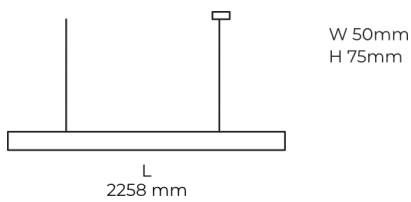

## Product description

LINE Suspended is a pendant linear LED luminaire with high-quality LED source with 50,000 hours lifetime and PMMA diffuser. Available in 5 sizes (572-2820mm), color temperatures 3000K/4000K with CRI 80+/90+. Direct and indirect lighting options with DALI control available. Wide range of cable colors. Ideal for offices and commercial spaces. 5-year warranty.

## Product technical data

Mains voltage	220 - 240V AC, 50/60Hz
Connection method	Plug-in terminal
Dimming type	Non-dimmable
IP rating	20
Protection class	I
Ambient temperature	0 to +25 °C
Light source	LED
Colour temperature	3000k
Color rendering index	80
Rated luminous flux	6,925 lm
Connected load	75.72 W
Luminous efficacy	91.5 lm/W

Ripple	2 %
Inrush current	18 A
Inrush time	44 μs
Optical system	Diffuser
Optical part material	PMMA
Housing material	Aluminium
Surface finish	Powder coated
Width	50.00 cm
Height	70.00 cm
Length	2,258.00 cm
Weight	5.50 kg
Service lifetime (L80 B10)	50 000 h
Warranty	5 years

## Dimensions