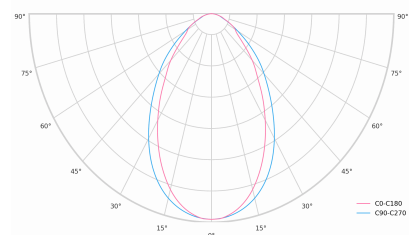

Light distribution