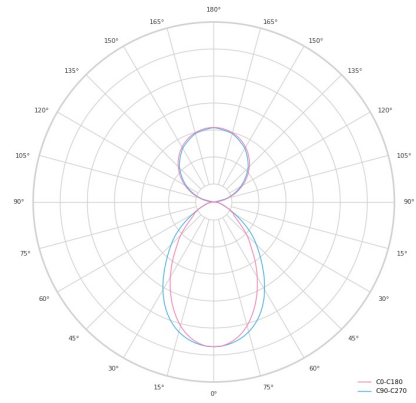

Technical datasheet

LINESUS2258-L-940-2-BL-DI/IND-

Product description

LINE Suspended is a pendant linear LED luminaire with high-quality LED source with 50,000 hours lifetime and PMMA diffuser. Available in 5 sizes (572-2820mm), color temperatures 3000K/4000K with CRI 80+/90+. Direct and indirect lighting options with DALI control available. Wide range of cable colors. Ideal for offices and commercial spaces. 5-year warranty.

LED 220-240 V IP20   CCT CRI
 50-60Hz 4000 k 90+

Product technical data

Mains voltage	220 - 240V AC, 50/60Hz	Ripple	1 %
Connection method	Plug-in terminal	DALI address	2
Dimming type	DALI	Standby power	1.00 W
IP rating	20	Inrush current	71 A
Protection class	I	Inrush time	180 µs
Ambient temperature	0 to +25 °C	Optical system	Diffuser
Light source	LED	Optical part material	PMMA
Colour temperature	4000k	Housing material	Aluminium
Color rendering index	90	Surface finish	Powder coated
Rated luminous flux	5,101 lm	Width	50.00 cm
Connected load	105.03 W	Height	70.00 cm
Luminous efficacy	89.3 lm/W	Length	2,258.00 cm
		Weight	5.50 kg
		Service lifetime (L80 B10)	50 000 h
		Warranty	5 years

Dimensions

W 50mm
H 75mm

Light distribution

Available cable colors