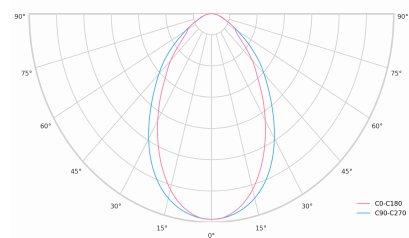

Light distribution