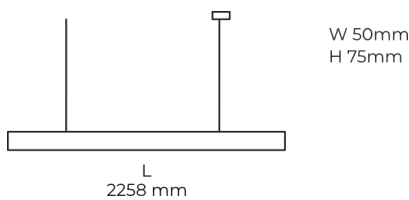

## Product description

LINE Suspended is a pendant linear LED luminaire with high-quality LED source with 50,000 hours lifetime and PMMA diffuser. Available in 5 sizes (572-2820mm), color temperatures 3000K/4000K with CRI 80+/90+. Direct and indirect lighting options with DALI control available. Wide range of cable colors. Ideal for offices and commercial spaces. 5-year warranty.

Ripple	1 %
DALI address	1
Standby power	0.50 W
Inrush current	53 A
Optical system	Diffuser
Optical part material	PMMA
Housing material	Aluminium
Surface finish	Powder coated
Width	50.00 cm
Height	70.00 cm
Length	2,258.00 cm
Weight	5.50 kg
Service lifetime (L80 B10)	50 000 h
Warranty	5 years

## Dimensions