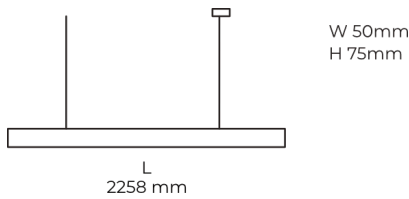

Technical datasheet

LINESUS2258-L-940-1-WH-DI/IND-

Product description

LINE Suspended is a pendant linear LED luminaire with high-quality LED source with 50,000 hours lifetime and PMMA diffuser. Available in 5 sizes (572-2820mm), color temperatures 3000K/4000K with CRI 80+/90+. Direct and indirect lighting options with DALI control available. Wide range of cable colors. Ideal for offices and commercial spaces. 5-year warranty.

LED 220-240 V 50-60Hz **IP20** **CE** **CCT 4000 k** **CRI 90+**

Product technical data

Mains voltage	220 - 240V AC, 50/60Hz	Ripple	2 %
Connection method	Plug-in terminal	Inrush current	35 A
Dimming type	Non-dimmable	Inrush time	162 μs
IP rating	20	Optical system	Diffuser
Protection class	I	Optical part material	PMMA
Ambient temperature	0 to +25 °C	Housing material	Aluminium
Light source	LED	Surface finish	Powder coated
Colour temperature	4000k	Width	50.00 cm
Color rendering index	90	Height	70.00 cm
Rated luminous flux	5,101 lm	Length	2,258.00 cm
Connected load	102.56 W	Weight	5.50 kg
Luminous efficacy	91.5 lm/W	Service lifetime (L80 B10)	50 000 h
		Warranty	5 years

Dimensions

Light distribution

Available cable colors