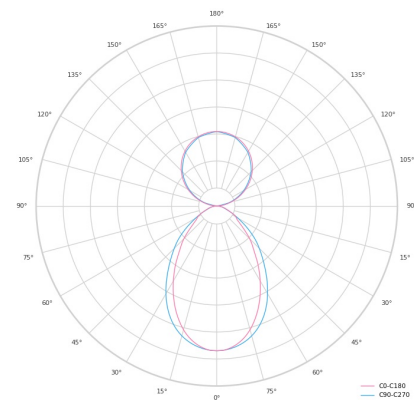

Technical datasheet

LINESUS2258-L-940-1-WH-DI/IND-

Product description

LINE Suspended is a pendant linear LED luminaire with high-quality LED source with 50,000 hours lifetime and PMMA diffuser. Available in 5 sizes (572-2820mm), color temperatures 3000K/4000K with CRI 80+/90+. Direct and indirect lighting options with DALI control available. Wide range of cable colors. Ideal for offices and commercial spaces. 5-year warranty.

LED 220-240 V 50-60Hz **IP20** **CE** **CCT 4000 k** **CRI 90+**

Product technical data

Mains voltage	220 - 240V AC, 50/60Hz	Ripple	2 %
Connection method	Plug-in terminal	Inrush current	35 A
Dimming type	Non-dimmable	Inrush time	162 μs
IP rating	20	Optical system	Diffuser
Protection class	I	Optical part material	PMMA
Ambient temperature	0 to +25 °C	Housing material	Aluminium
Light source	LED	Surface finish	Powder coated
Colour temperature	4000k	Width	50.00 cm
Color rendering index	90	Height	70.00 cm
Rated luminous flux	5,101 lm	Length	2,258.00 cm
Connected load	102.56 W	Weight	5.50 kg
Luminous efficacy	91.5 lm/W	Service lifetime (L80 B10)	50 000 h
		Warranty	5 years

Dimensions

Light distribution

Available cable colors