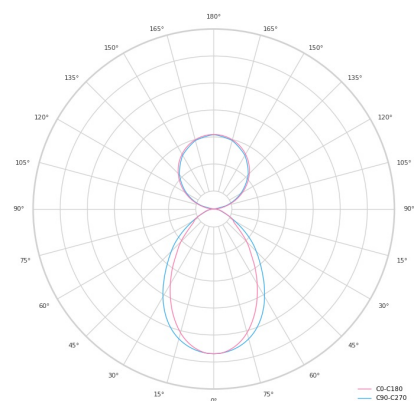

Technical datasheet

LINESUS2258-L-940-1-BL-DI/IND-

Product description

LINE Suspended is a pendant linear LED luminaire with high-quality LED source with 50,000 hours lifetime and PMMA diffuser. Available in 5 sizes (572-2820mm), color temperatures 3000K/4000K with CRI 80+/90+. Direct and indirect lighting options with DALI control available. Wide range of cable colors. Ideal for offices and commercial spaces. 5-year warranty.

LED 220-240 V 50-60Hz **IP20** **CCT 4000 k** **CRI 90+**

Product technical data

Mains voltage	220 - 240V AC, 50/60Hz	Ripple	2 %
Connection method	Plug-in terminal	Inrush current	35 A
Dimming type	Non-dimmable	Inrush time	162 μs
IP rating	20	Optical system	Diffuser
Protection class	I	Optical part material	PMMA
Ambient temperature	0 to +25 °C	Housing material	Aluminium
Light source	LED	Surface finish	Powder coated
Colour temperature	4000k	Width	50.00 cm
Color rendering index	90	Height	70.00 cm
Rated luminous flux	5,101 lm	Length	2,258.00 cm
Connected load	102.56 W	Weight	5.50 kg
Luminous efficacy	91.5 lm/W	Service lifetime (L80 B10)	50 000 h
		Warranty	5 years

Dimensions

Light distribution

Available cable colors