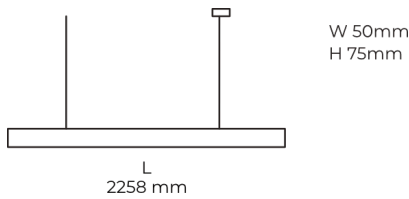

Technical datasheet

LINESUS2258-L-940-1-BL-DI-

Product description

LINE Suspended is a pendant linear LED luminaire with high-quality LED source with 50,000 hours lifetime and PMMA diffuser. Available in 5 sizes (572-2820mm), color temperatures 3000K/4000K with CRI 80+/90+. Direct and indirect lighting options with DALI control available. Wide range of cable colors. Ideal for offices and commercial spaces. 5-year warranty.

LED 220-240 V 50-60Hz **IP20** **CE** **CCT 4000 k** **CRI 90+**

Product technical data

Mains voltage	220 - 240V AC, 50/60Hz	Ripple	2 %
Connection method	Plug-in terminal	Inrush current	18 A
Dimming type	Non-dimmable	Inrush time	44 μs
IP rating	20	Optical system	Diffuser
Protection class	I	Optical part material	PMMA
Ambient temperature	0 to +25 °C	Housing material	Aluminium
Light source	LED	Surface finish	Powder coated
Colour temperature	4000k	Width	50.00 cm
Color rendering index	90	Height	70.00 cm
Rated luminous flux	5,101 lm	Length	2,258.00 cm
Connected load	61.53 W	Weight	5.50 kg
Luminous efficacy	82.9 lm/W	Service lifetime (L80 B10)	50 000 h
		Warranty	5 years

Dimensions

Light distribution

Available cable colors