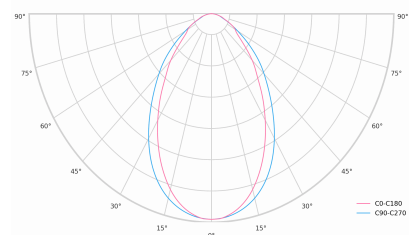

LED 220-240 V 50-60Hz **IP20** **CE** **CCT 4000 k** **CRI 90+**

Product technical data

Mains voltage	220 - 240V AC, 50/60Hz	Ripple	2 %
Connection method	Plug-in terminal	Inrush current	18 A
Dimming type	Non-dimmable	Inrush time	44 μs
IP rating	20	Optical system	Diffuser
Protection class	I	Optical part material	PMMA
Ambient temperature	0 to +25 °C	Housing material	Aluminium
Light source	LED	Surface finish	Powder coated
Colour temperature	4000k	Width	50.00 cm
Color rendering index	90	Height	70.00 cm
Rated luminous flux	5,101 lm	Length	2,258.00 cm
Connected load	61.53 W	Weight	5.50 kg
Luminous efficacy	82.9 lm/W	Service lifetime (L80 B10)	50 000 h
		Warranty	5 years

Dimensions

Light distribution

Available cable colors