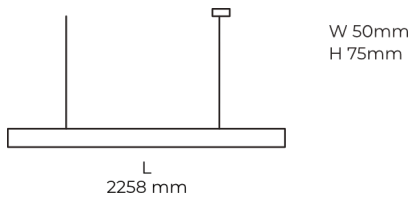

## Product description

LINE Suspended is a pendant linear LED luminaire with high-quality LED source with 50,000 hours lifetime and PMMA diffuser. Available in 5 sizes (572-2820mm), color temperatures 3000K/4000K with CRI 80+/90+. Direct and indirect lighting options with DALI control available. Wide range of cable colors. Ideal for offices and commercial spaces. 5-year warranty.

Ripple	1 %
DALI address	1
Standby power	0.50 W
Inrush current	53 A
Optical system	Diffuser
Optical part material	PMMA
Housing material	Aluminium
Surface finish	Powder coated
Width	50.00 cm
Height	70.00 cm
Length	2,258.00 cm
Weight	5.50 kg
Service lifetime (L80 B10)	50 000 h
Warranty	5 years

## Dimensions