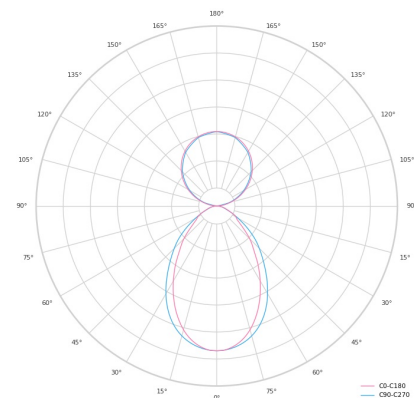

Technical datasheet

LINESUS2258-L-930-1-WH-DI/IND-

Product description

LINE Suspended is a pendant linear LED luminaire with high-quality LED source with 50,000 hours lifetime and PMMA diffuser. Available in 5 sizes (572-2820mm), color temperatures 3000K/4000K with CRI 80+/90+. Direct and indirect lighting options with DALI control available. Wide range of cable colors. Ideal for offices and commercial spaces. 5-year warranty.

LED 220-240 V 50-60Hz **IP20** **CE** **CCT 3000 k** **CRI 90+**

Product technical data

Mains voltage	220 - 240V AC, 50/60Hz	Ripple	2 %
Connection method	Plug-in terminal	Inrush current	35 A
Dimming type	Non-dimmable	Inrush time	162 μs
IP rating	20	Optical system	Diffuser
Protection class	I	Optical part material	PMMA
Ambient temperature	0 to +25 °C	Housing material	Aluminium
Light source	LED	Surface finish	Powder coated
Colour temperature	3000k	Width	50.00 cm
Color rendering index	90	Height	70.00 cm
Rated luminous flux	4,771 lm	Length	2,258.00 cm
Connected load	102.56 W	Weight	5.50 kg
Luminous efficacy	85.5 lm/W	Service lifetime (L80 B10)	50 000 h
		Warranty	5 years

Dimensions

Light distribution

Available cable colors