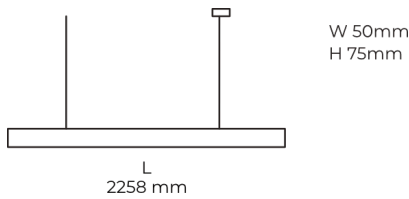

Technical datasheet

LINESUS2258-L-930-1-WH-DI/IND-

Product description

LINE Suspended is a pendant linear LED luminaire with high-quality LED source with 50,000 hours lifetime and PMMA diffuser. Available in 5 sizes (572-2820mm), color temperatures 3000K/4000K with CRI 80+/90+. Direct and indirect lighting options with DALI control available. Wide range of cable colors. Ideal for offices and commercial spaces. 5-year warranty.

LED 220-240 V 50-60Hz **IP20** **CE** **CCT 3000 k** **CRI 90+**

Product technical data

Mains voltage	220 - 240V AC, 50/60Hz	Ripple	2 %
Connection method	Plug-in terminal	Inrush current	35 A
Dimming type	Non-dimmable	Inrush time	162 μs
IP rating	20	Optical system	Diffuser
Protection class	I	Optical part material	PMMA
Ambient temperature	0 to +25 °C	Housing material	Aluminium
Light source	LED	Surface finish	Powder coated
Colour temperature	3000k	Width	50.00 cm
Color rendering index	90	Height	70.00 cm
Rated luminous flux	4,771 lm	Length	2,258.00 cm
Connected load	102.56 W	Weight	5.50 kg
Luminous efficacy	85.5 lm/W	Service lifetime (L80 B10)	50 000 h
		Warranty	5 years

Dimensions

Light distribution

Available cable colors