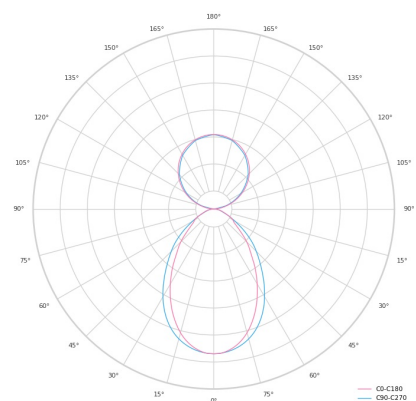

Technical datasheet

LINESUS2258-L-930-1-BL-DI/IND-

Product description

LINE Suspended is a pendant linear LED luminaire with high-quality LED source with 50,000 hours lifetime and PMMA diffuser. Available in 5 sizes (572-2820mm), color temperatures 3000K/4000K with CRI 80+/90+. Direct and indirect lighting options with DALI control available. Wide range of cable colors. Ideal for offices and commercial spaces. 5-year warranty.

LED 220-240 V 50-60Hz **IP20** **CCT 3000 k** **CRI 90+**

Product technical data

Mains voltage	220 - 240V AC, 50/60Hz	Ripple	2 %
Connection method	Plug-in terminal	Inrush current	35 A
Dimming type	Non-dimmable	Inrush time	162 μs
IP rating	20	Optical system	Diffuser
Protection class	I	Optical part material	PMMA
Ambient temperature	0 to +25 °C	Housing material	Aluminium
Light source	LED	Surface finish	Powder coated
Colour temperature	3000k	Width	50.00 cm
Color rendering index	90	Height	70.00 cm
Rated luminous flux	4,771 lm	Length	2,258.00 cm
Connected load	102.56 W	Weight	5.50 kg
Luminous efficacy	85.5lm/W	Service lifetime (L80 B10)	50 000 h
		Warranty	5 years

Dimensions

Light distribution

Available cable colors