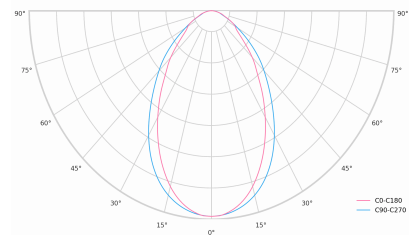

LED 220-240 V 50-60Hz **IP20** **CE** **CCT 4000 k** **CRI 80+**

Product technical data

Mains voltage	220 - 240V AC, 50/60Hz	Ripple	1 %
Connection method	Plug-in terminal	DALI address	1
Dimming type	DALI	Standby power	0.50 W
IP rating	20	Inrush current	53 A
Protection class	I	Optical system	Diffuser
Ambient temperature	0 to +25 °C	Optical part material	PMMA
Light source	LED	Housing material	Aluminium
Colour temperature	4000k	Surface finish	Powder coated
Color rendering index	80	Width	50.00 cm
Rated luminous flux	5,912 lm	Height	70.00 cm
Connected load	59.55 W	Length	2,258.00 cm
Luminous efficacy	99.3 lm/W	Weight	5.50 kg
		Service lifetime (L80 B10)	50 000 h
		Warranty	5 years

Dimensions

Light distribution

Available cable colors