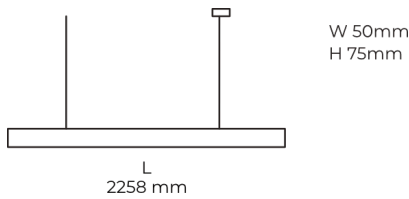

Technical datasheet

LINESUS2258-L-840-2-WH-DI-

Product description

LINE Suspended is a pendant linear LED luminaire with high-quality LED source with 50,000 hours lifetime and PMMA diffuser. Available in 5 sizes (572-2820mm), color temperatures 3000K/4000K with CRI 80+/90+. Direct and indirect lighting options with DALI control available. Wide range of cable colors. Ideal for offices and commercial spaces. 5-year warranty.

LED 220-240 V 50-60Hz **IP20** **CE** **CCT 4000 k** **CRI 80+**

Product technical data

Mains voltage	220 - 240V AC, 50/60Hz	Ripple	1 %
Connection method	Plug-in terminal	DALI address	1
Dimming type	DALI	Standby power	0.50 W
IP rating	20	Inrush current	53 A
Protection class	I	Optical system	Diffuser
Ambient temperature	0 to +25 °C	Optical part material	PMMA
Light source	LED	Housing material	Aluminium
Colour temperature	4000k	Surface finish	Powder coated
Color rendering index	80	Width	50.00 cm
Rated luminous flux	5,912 lm	Height	70.00 cm
Connected load	59.55 W	Length	2,258.00 cm
Luminous efficacy	99.3 lm/W	Weight	5.50 kg
		Service lifetime (L80 B10)	50 000 h
		Warranty	5 years

Dimensions

Light distribution

Available cable colors