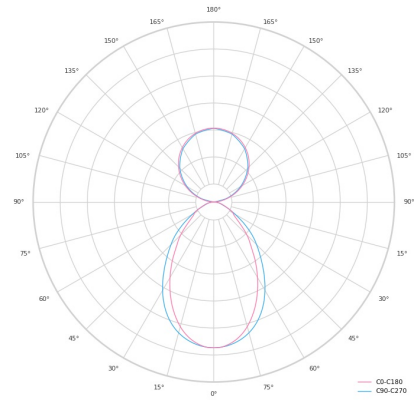

Technical datasheet

LINESUS2258-L-840-2-BL-DI/IND-

Product description

LINE Suspended is a pendant linear LED luminaire with high-quality LED source with 50,000 hours lifetime and PMMA diffuser. Available in 5 sizes (572-2820mm), color temperatures 3000K/4000K with CRI 80+/90+. Direct and indirect lighting options with DALI control available. Wide range of cable colors. Ideal for offices and commercial spaces. 5-year warranty.

LED 220-240 V IP20   CCT CRI
 50-60Hz 4000 k 80+

Product technical data

Mains voltage	220 - 240V AC, 50/60Hz	Ripple	1 %
Connection method	Plug-in terminal	DALI address	2
Dimming type	DALI	Standby power	1.00 W
IP rating	20	Inrush current	71 A
Protection class	I	Inrush time	180 µs
Ambient temperature	0 to +25 °C	Optical system	Diffuser
Light source	LED	Optical part material	PMMA
Colour temperature	4000k	Housing material	Aluminium
Color rendering index	80	Surface finish	Powder coated
Rated luminous flux	5,912 lm	Width	50.00 cm
Connected load	101.48 W	Height	70.00 cm
Luminous efficacy	106.4 lm/W	Length	2,258.00 cm
		Weight	5.50 kg
		Service lifetime (L80 B10)	50 000 h
		Warranty	5 years

Dimensions

W 50mm
H 75mm

Light distribution

Available cable colors