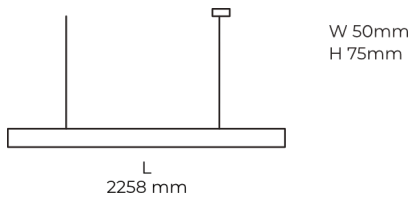

## Product description

LINE Suspended is a pendant linear LED luminaire with high-quality LED source with 50,000 hours lifetime and PMMA diffuser. Available in 5 sizes (572-2820mm), color temperatures 3000K/4000K with CRI 80+/90+. Direct and indirect lighting options with DALI control available. Wide range of cable colors. Ideal for offices and commercial spaces. 5-year warranty.

Ripple	1 %
DALI address	1
Standby power	0.50 W
Inrush current	53 A
Optical system	Diffuser
Optical part material	PMMA
Housing material	Aluminium
Surface finish	Powder coated
Width	50.00 cm
Height	70.00 cm
Length	2,258.00 cm
Weight	5.50 kg
Service lifetime (L80 B10)	50 000 h
Warranty	5 years

## Dimensions