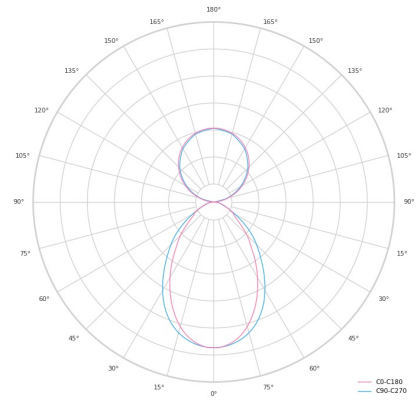

Technical datasheet

LINESUS2258-L-830-2-WH-DI/IND-

Product description

LINE Suspended is a pendant linear LED luminaire with high-quality LED source with 50,000 hours lifetime and PMMA diffuser. Available in 5 sizes (572-2820mm), color temperatures 3000K/4000K with CRI 80+/90+. Direct and indirect lighting options with DALI control available. Wide range of cable colors. Ideal for offices and commercial spaces. 5-year warranty.

LED 220-240 V 50-60 Hz **IP20**  **CE** **CCT 3000 k** **CRI 80+**

Product technical data

Mains voltage	220 - 240V AC, 50/60Hz	Ripple	1 %
Connection method	Plug-in terminal	DALI address	2
Dimming type	DALI	Standby power	1.00 W
IP rating	20	Inrush current	71 A
Protection class	I	Inrush time	180 µs
Ambient temperature	0 to +25 °C	Optical system	Diffuser
Light source	LED	Optical part material	PMMA
Colour temperature	3000k	Housing material	Aluminium
Color rendering index	80	Surface finish	Powder coated
Rated luminous flux	5,627 lm	Width	50.00 cm
Connected load	101.48 W	Height	70.00 cm
Luminous efficacy	101.3 lm/W	Length	2,258.00 cm
		Weight	5.50 kg
		Service lifetime (L80 B10)	50 000 h
		Warranty	5 years

Dimensions

W 50mm
H 75mm

Light distribution

Available cable colors