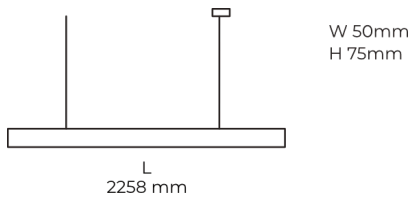

Technical datasheet

LINESUS2258-L-830-2-WH-DI-

Product description

LINE Suspended is a pendant linear LED luminaire with high-quality LED source with 50,000 hours lifetime and PMMA diffuser. Available in 5 sizes (572-2820mm), color temperatures 3000K/4000K with CRI 80+/90+. Direct and indirect lighting options with DALI control available. Wide range of cable colors. Ideal for offices and commercial spaces. 5-year warranty.

LED 220-240 V 50-60 Hz **IP20** **CCT 3000 k** **CRI 80+**

Product technical data

Mains voltage	220 - 240V AC, 50/60Hz	Ripple	1 %
Connection method	Plug-in terminal	DALI address	1
Dimming type	DALI	Standby power	0.50 W
IP rating	20	Inrush current	53 A
Protection class	I	Optical system	Diffuser
Ambient temperature	0 to +25 °C	Optical part material	PMMA
Light source	LED	Housing material	Aluminium
Colour temperature	3000k	Surface finish	Powder coated
Color rendering index	80	Width	50.00 cm
Rated luminous flux	5,627 lm	Height	70.00 cm
Connected load	59.55 W	Length	2,258.00 cm
Luminous efficacy	94.5 lm/W	Weight	5.50 kg
		Service lifetime (L80 B10)	50 000 h
		Warranty	5 years

Dimensions

Light distribution

Available cable colors