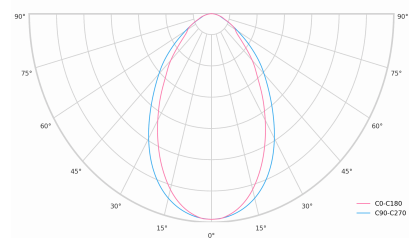

LED 220-240 V 50-60 Hz **IP20** **CCT 3000 k** **CRI 80+**

Product technical data

Mains voltage	220 - 240V AC, 50/60Hz	Ripple	1 %
Connection method	Plug-in terminal	DALI address	1
Dimming type	DALI	Standby power	0.50 W
IP rating	20	Inrush current	53 A
Protection class	I	Optical system	Diffuser
Ambient temperature	0 to +25 °C	Optical part material	PMMA
Light source	LED	Housing material	Aluminium
Colour temperature	3000k	Surface finish	Powder coated
Color rendering index	80	Width	50.00 cm
Rated luminous flux	5,627 lm	Height	70.00 cm
Connected load	59.55 W	Length	2,258.00 cm
Luminous efficacy	94.5 lm/W	Weight	5.50 kg
		Service lifetime (L80 B10)	50 000 h
		Warranty	5 years

Dimensions

Light distribution

Available cable colors