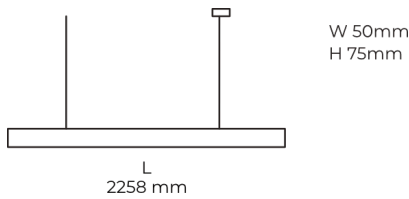

Technical datasheet

LINESUS2258-L-830-1-BL-DI-

Product description

LINE Suspended is a pendant linear LED luminaire with high-quality LED source with 50,000 hours lifetime and PMMA diffuser. Available in 5 sizes (572-2820mm), color temperatures 3000K/4000K with CRI 80+/90+. Direct and indirect lighting options with DALI control available. Wide range of cable colors. Ideal for offices and commercial spaces. 5-year warranty.

LED 220-240 V 50-60Hz **IP20** **CE** **CCT 3000 k** **CRI 80+**

Product technical data

Mains voltage	220 - 240V AC, 50/60Hz	Ripple	2 %
Connection method	Plug-in terminal	Inrush current	18 A
Dimming type	Non-dimmable	Inrush time	44 μs
IP rating	20	Optical system	Diffuser
Protection class	I	Optical part material	PMMA
Ambient temperature	0 to +25 °C	Housing material	Aluminium
Light source	LED	Surface finish	Powder coated
Colour temperature	3000k	Width	50.00 cm
Color rendering index	80	Height	70.00 cm
Rated luminous flux	5,627 lm	Length	2,258.00 cm
Connected load	60.01 W	Weight	5.50 kg
Luminous efficacy	93.8 lm/W	Service lifetime (L80 B10)	50 000 h
		Warranty	5 years

Dimensions

Light distribution

Available cable colors