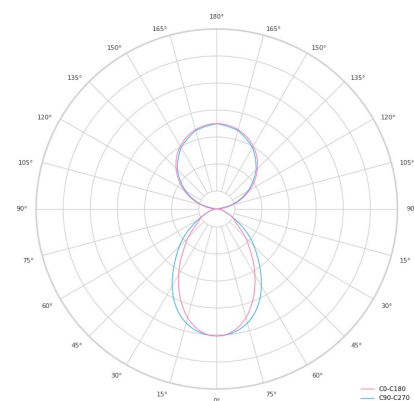

Technical datasheet

LINESUS2258-M-940-1-BL-DI/IND-

Product description

LINE Suspended is a pendant linear LED luminaire with high-quality LED source with 50,000 hours lifetime and PMMA diffuser. Available in 5 sizes (572-2820mm), color temperatures 3000K/4000K with CRI 80+/90+. Direct and indirect lighting options with DALI control available. Wide range of cable colors. Ideal for offices and commercial spaces. 5-year warranty.

LED 220-240 V 50-60Hz **IP20** **CCT 4000 k** **CRI 90+**

Product technical data

Mains voltage	220 - 240V AC, 50/60Hz	Ripple	1 %
Connection method	Plug-in terminal	Inrush current	54 A
Dimming type	Non-dimmable	Inrush time	188 μs
IP rating	20	Optical system	Diffuser
Protection class	I	Optical part material	PMMA
Ambient temperature	0 to +25 °C	Housing material	Aluminium
Light source	LED	Surface finish	Powder coated
Colour temperature	4000k	Width	50.00 cm
Color rendering index	90	Height	70.00 cm
Rated luminous flux	3,905 lm	Length	2,258.00 cm
Connected load	84.70 W	Weight	5.50 kg
Luminous efficacy	96.6 lm/W	Service lifetime (L80 B10)	50 000 h
		Warranty	5 years

Dimensions

Light distribution

Available cable colors