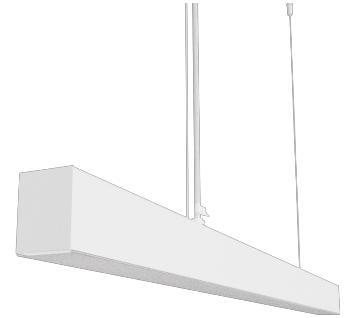

Technical datasheet

LINESUS2258-M-930-1-WH-DI/IND-

Product description

LINE Suspended is a pendant linear LED luminaire with high-quality LED source with 50,000 hours lifetime and PMMA diffuser. Available in 5 sizes (572-2820mm), color temperatures 3000K/4000K with CRI 80+/90+. Direct and indirect lighting options with DALI control available. Wide range of cable colors. Ideal for offices and commercial spaces. 5-year warranty.

LED 220-240 V 50-60Hz **IP20** **CE** **CCT 3000 k** **CRI 90+**

Product technical data

Mains voltage	220 - 240V AC, 50/60Hz	Ripple	1 %
Connection method	Plug-in terminal	Inrush current	54 A
Dimming type	Non-dimmable	Inrush time	188 μs
IP rating	20	Optical system	Diffuser
Protection class	I	Optical part material	PMMA
Ambient temperature	0 to +25 °C	Housing material	Aluminium
Light source	LED	Surface finish	Powder coated
Colour temperature	3000k	Width	50.00 cm
Color rendering index	90	Height	70.00 cm
Rated luminous flux	3,652 lm	Length	2,258.00 cm
Connected load	84.70 W	Weight	5.50 kg
Luminous efficacy	90.3 lm/W	Service lifetime (L80 B10)	50 000 h
		Warranty	5 years

Dimensions

Light distribution

Available cable colors