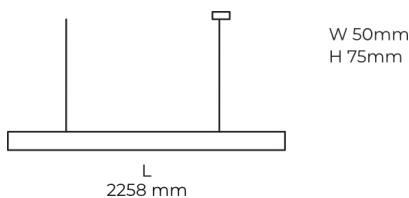

Technical datasheet

LINESUS2258-M-930-1-WH-DI/IND-

Product description

LINE Suspended is a pendant linear LED luminaire with high-quality LED source with 50,000 hours lifetime and PMMA diffuser. Available in 5 sizes (572-2820mm), color temperatures 3000K/4000K with CRI 80+/90+. Direct and indirect lighting options with DALI control available. Wide range of cable colors. Ideal for offices and commercial spaces. 5-year warranty.

LED 220-240 V 50-60Hz **IP20** **CE** **CCT 3000 k** **CRI 90+**

Product technical data

Mains voltage	220 - 240V AC, 50/60Hz	Ripple	1 %
Connection method	Plug-in terminal	Inrush current	54 A
Dimming type	Non-dimmable	Inrush time	188 μs
IP rating	20	Optical system	Diffuser
Protection class	I	Optical part material	PMMA
Ambient temperature	0 to +25 °C	Housing material	Aluminium
Light source	LED	Surface finish	Powder coated
Colour temperature	3000k	Width	50.00 cm
Color rendering index	90	Height	70.00 cm
Rated luminous flux	3,652 lm	Length	2,258.00 cm
Connected load	84.70 W	Weight	5.50 kg
Luminous efficacy	90.3 lm/W	Service lifetime (L80 B10)	50 000 h
		Warranty	5 years

Dimensions

Light distribution

Available cable colors