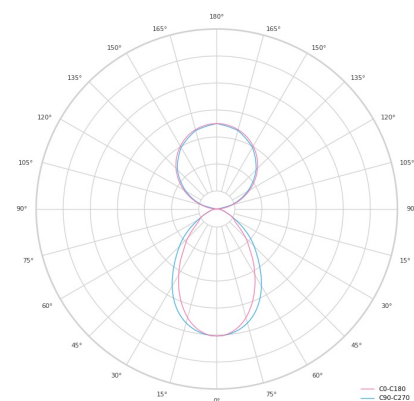

Technical datasheet

LINESUS2258-M-930-1-WH-DI/IND-

Product description

LINE Suspended is a pendant linear LED luminaire with high-quality LED source with 50,000 hours lifetime and PMMA diffuser. Available in 5 sizes (572-2820mm), color temperatures 3000K/4000K with CRI 80+/90+. Direct and indirect lighting options with DALI control available. Wide range of cable colors. Ideal for offices and commercial spaces. 5-year warranty.

LED 220-240 V 50-60Hz **IP20** **CE** **CCT 3000 k** **CRI 90+**

Product technical data

Mains voltage	220 - 240V AC, 50/60Hz	Ripple	1 %
Connection method	Plug-in terminal	Inrush current	54 A
Dimming type	Non-dimmable	Inrush time	188 μs
IP rating	20	Optical system	Diffuser
Protection class	I	Optical part material	PMMA
Ambient temperature	0 to +25 °C	Housing material	Aluminium
Light source	LED	Surface finish	Powder coated
Colour temperature	3000k	Width	50.00 cm
Color rendering index	90	Height	70.00 cm
Rated luminous flux	3,652 lm	Length	2,258.00 cm
Connected load	84.70 W	Weight	5.50 kg
Luminous efficacy	90.3 lm/W	Service lifetime (L80 B10)	50 000 h
		Warranty	5 years

Dimensions

Light distribution

Available cable colors