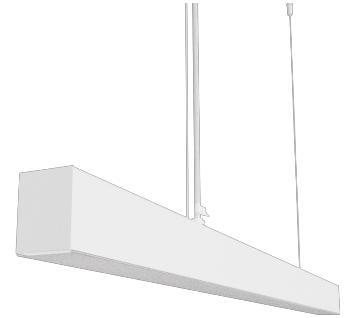

Technical datasheet

LINESUS2258-M-840-1-WH-DI/IND-

Product description

LINE Suspended is a pendant linear LED luminaire with high-quality LED source with 50,000 hours lifetime and PMMA diffuser. Available in 5 sizes (572-2820mm), color temperatures 3000K/4000K with CRI 80+/90+. Direct and indirect lighting options with DALI control available. Wide range of cable colors. Ideal for offices and commercial spaces. 5-year warranty.

LED 220-240 V 50-60Hz **IP20** **CE** **CCT 4000 k** **CRI 80+**

Product technical data

Mains voltage	220 - 240V AC, 50/60Hz	Ripple	1 %
Connection method	Plug-in terminal	Inrush current	54 A
Dimming type	Non-dimmable	Inrush time	188 μs
IP rating	20	Optical system	Diffuser
Protection class	I	Optical part material	PMMA
Ambient temperature	0 to +25 °C	Housing material	Aluminium
Light source	LED	Surface finish	Powder coated
Colour temperature	4000k	Width	50.00 cm
Color rendering index	80	Height	70.00 cm
Rated luminous flux	4,501 lm	Length	2,258.00 cm
Connected load	81.97 W	Weight	5.50 kg
Luminous efficacy	114.5 lm/W	Service lifetime (L80 B10)	50 000 h
		Warranty	5 years

Dimensions

Light distribution

Available cable colors