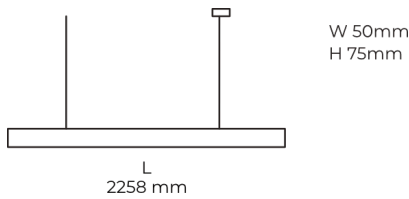

Technical datasheet

LINESUS2258-M-840-1-WH-DI/IND-

Product description

LINE Suspended is a pendant linear LED luminaire with high-quality LED source with 50,000 hours lifetime and PMMA diffuser. Available in 5 sizes (572-2820mm), color temperatures 3000K/4000K with CRI 80+/90+. Direct and indirect lighting options with DALI control available. Wide range of cable colors. Ideal for offices and commercial spaces. 5-year warranty.

LED 220-240 V 50-60Hz **IP20** **CCT 4000 k** **CRI 80+**

Product technical data

Mains voltage	220 - 240V AC, 50/60Hz	Ripple	1 %
Connection method	Plug-in terminal	Inrush current	54 A
Dimming type	Non-dimmable	Inrush time	188 μs
IP rating	20	Optical system	Diffuser
Protection class	I	Optical part material	PMMA
Ambient temperature	0 to +25 °C	Housing material	Aluminium
Light source	LED	Surface finish	Powder coated
Colour temperature	4000k	Width	50.00 cm
Color rendering index	80	Height	70.00 cm
Rated luminous flux	4,501 lm	Length	2,258.00 cm
Connected load	81.97 W	Weight	5.50 kg
Luminous efficacy	114.5 lm/W	Service lifetime (L80 B10)	50 000 h
		Warranty	5 years

Dimensions

Light distribution

Available cable colors