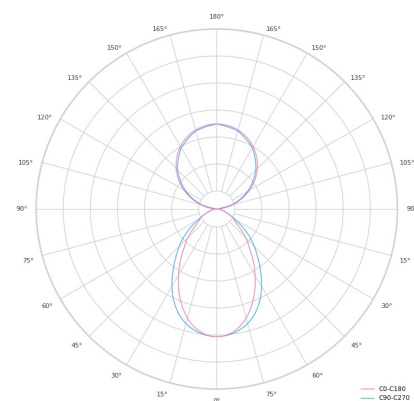

Technical datasheet

LINESUS2258-M-840-1-WH-DI/IND-

Product description

LINE Suspended is a pendant linear LED luminaire with high-quality LED source with 50,000 hours lifetime and PMMA diffuser. Available in 5 sizes (572-2820mm), color temperatures 3000K/4000K with CRI 80+/90+. Direct and indirect lighting options with DALI control available. Wide range of cable colors. Ideal for offices and commercial spaces. 5-year warranty.

LED 220-240 V 50-60Hz **IP20** **CE** **CCT 4000 k** **CRI 80+**

Product technical data

Mains voltage	220 - 240V AC, 50/60Hz	Ripple	1 %
Connection method	Plug-in terminal	Inrush current	54 A
Dimming type	Non-dimmable	Inrush time	188 μs
IP rating	20	Optical system	Diffuser
Protection class	I	Optical part material	PMMA
Ambient temperature	0 to +25 °C	Housing material	Aluminium
Light source	LED	Surface finish	Powder coated
Colour temperature	4000k	Width	50.00 cm
Color rendering index	80	Height	70.00 cm
Rated luminous flux	4,501 lm	Length	2,258.00 cm
Connected load	81.97 W	Weight	5.50 kg
Luminous efficacy	114.5 lm/W	Service lifetime (L80 B10)	50 000 h
		Warranty	5 years

Dimensions

Light distribution

Available cable colors