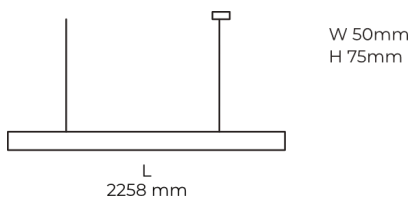

Technical datasheet

LINESUS2258-M-840-1-WH-DI/IND-

Product description

LINE Suspended is a pendant linear LED luminaire with high-quality LED source with 50,000 hours lifetime and PMMA diffuser. Available in 5 sizes (572-2820mm), color temperatures 3000K/4000K with CRI 80+/90+. Direct and indirect lighting options with DALI control available. Wide range of cable colors. Ideal for offices and commercial spaces. 5-year warranty.

LED 220-240 V 50-60Hz **IP20** **CE** **CCT 4000 k** **CRI 80+**

Product technical data

Mains voltage	220 - 240V AC, 50/60Hz	Ripple	1 %
Connection method	Plug-in terminal	Inrush current	54 A
Dimming type	Non-dimmable	Inrush time	188 μs
IP rating	20	Optical system	Diffuser
Protection class	I	Optical part material	PMMA
Ambient temperature	0 to +25 °C	Housing material	Aluminium
Light source	LED	Surface finish	Powder coated
Colour temperature	4000k	Width	50.00 cm
Color rendering index	80	Height	70.00 cm
Rated luminous flux	4,501 lm	Length	2,258.00 cm
Connected load	81.97 W	Weight	5.50 kg
Luminous efficacy	114.5 lm/W	Service lifetime (L80 B10)	50 000 h
		Warranty	5 years

Dimensions

Light distribution

Available cable colors