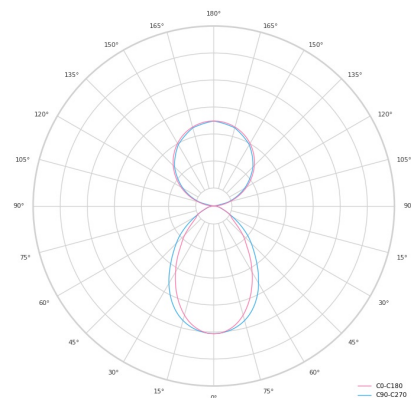

Technical datasheet

LINESUS2258-M-840-1-WH-DI/IND-

Product description

LINE Suspended is a pendant linear LED luminaire with high-quality LED source with 50,000 hours lifetime and PMMA diffuser. Available in 5 sizes (572-2820mm), color temperatures 3000K/4000K with CRI 80+/90+. Direct and indirect lighting options with DALI control available. Wide range of cable colors. Ideal for offices and commercial spaces. 5-year warranty.

LED 220-240 V 50-60Hz **IP20** **CCT 4000 k** **CRI 80+**

Product technical data

Mains voltage	220 - 240V AC, 50/60Hz	Ripple	1 %
Connection method	Plug-in terminal	Inrush current	54 A
Dimming type	Non-dimmable	Inrush time	188 μs
IP rating	20	Optical system	Diffuser
Protection class	I	Optical part material	PMMA
Ambient temperature	0 to +25 °C	Housing material	Aluminium
Light source	LED	Surface finish	Powder coated
Colour temperature	4000k	Width	50.00 cm
Color rendering index	80	Height	70.00 cm
Rated luminous flux	4,501 lm	Length	2,258.00 cm
Connected load	81.97 W	Weight	5.50 kg
Luminous efficacy	114.5 lm/W	Service lifetime (L80 B10)	50 000 h
		Warranty	5 years

Dimensions

Light distribution

Available cable colors