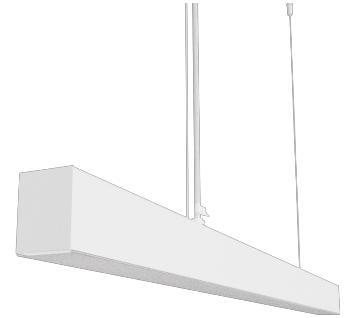

Technical datasheet

LINESUS2258-M-840-1-WH-DI-

Product description

LINE Suspended is a pendant linear LED luminaire with high-quality LED source with 50,000 hours lifetime and PMMA diffuser. Available in 5 sizes (572-2820mm), color temperatures 3000K/4000K with CRI 80+/90+. Direct and indirect lighting options with DALI control available. Wide range of cable colors. Ideal for offices and commercial spaces. 5-year warranty.

LED 220-240 V 50-60Hz **IP20** **CCT 4000 k** **CRI 80+**

Product technical data

Mains voltage	220 - 240V AC, 50/60Hz
Connection method	Plug-in terminal
Dimming type	Non-dimmable
IP rating	20
Protection class	I
Ambient temperature	0 to +25 °C
Light source	LED
Colour temperature	4000k
Color rendering index	80
Rated luminous flux	4,501 lm
Connected load	42.83 W
Luminous efficacy	105.1 lm/W

Ripple	1 %
Inrush current	37 A
Inrush time	188 µs
Optical system	Diffuser
Optical part material	PMMA
Housing material	Aluminium
Surface finish	Powder coated
Width	50.00 cm
Height	70.00 cm
Length	2,258.00 cm
Weight	5.50 kg
Service lifetime (L80 B10)	50 000 h
Warranty	5 years

Dimensions

Light distribution

Available cable colors