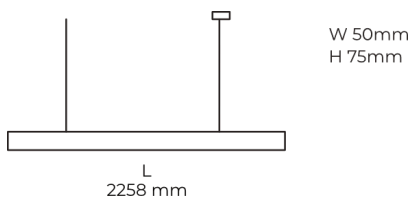

Technical datasheet

LINESUS2258-M-840-1-WH-DI-

Product description

LINE Suspended is a pendant linear LED luminaire with high-quality LED source with 50,000 hours lifetime and PMMA diffuser. Available in 5 sizes (572-2820mm), color temperatures 3000K/4000K with CRI 80+/90+. Direct and indirect lighting options with DALI control available. Wide range of cable colors. Ideal for offices and commercial spaces. 5-year warranty.

LED 220-240 V 50-60Hz **IP20**  **CE** **CCT 4000 k** **CRI 80+**

Product technical data

Mains voltage	220 - 240V AC, 50/60Hz
Connection method	Plug-in terminal
Dimming type	Non-dimmable
IP rating	20
Protection class	I
Ambient temperature	0 to +25 °C
Light source	LED
Colour temperature	4000k
Color rendering index	80
Rated luminous flux	4,501 lm
Connected load	42.83 W
Luminous efficacy	105.1 lm/W

Ripple	1 %
Inrush current	37 A
Inrush time	188 μs
Optical system	Diffuser
Optical part material	PMMA
Housing material	Aluminium
Surface finish	Powder coated
Width	50.00 cm
Height	70.00 cm
Length	2,258.00 cm
Weight	5.50 kg
Service lifetime (L80 B10)	50 000 h
Warranty	5 years

Dimensions

Light distribution

Available cable colors