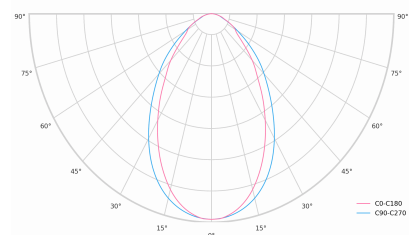

Ripple	1 %
Inrush current	37 A
Inrush time	188 µs
Optical system	Diffuser
Optical part material	PMMA
Housing material	Aluminium
Surface finish	Powder coated
Width	50.00 cm
Height	70.00 cm
Length	2,258.00 cm
Weight	5.50 kg
Service lifetime (L80 B10)	50 000 h
Warranty	5 years

Dimensions

Light distribution

Available cable colors