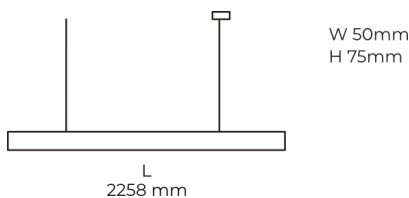

Technical datasheet

LINESUS2258-M-840-1-WH-DI-

Product description

LINE Suspended is a pendant linear LED luminaire with high-quality LED source with 50,000 hours lifetime and PMMA diffuser. Available in 5 sizes (572-2820mm), color temperatures 3000K/4000K with CRI 80+/90+. Direct and indirect lighting options with DALI control available. Wide range of cable colors. Ideal for offices and commercial spaces. 5-year warranty.

LED 220-240 V 50-60Hz **IP20** **CCT 4000 k** **CRI 80+**

Product technical data

Mains voltage	220 - 240V AC, 50/60Hz
Connection method	Plug-in terminal
Dimming type	Non-dimmable
IP rating	20
Protection class	I
Ambient temperature	0 to +25 °C
Light source	LED
Colour temperature	4000k
Color rendering index	80
Rated luminous flux	4,501 lm
Connected load	42.83 W
Luminous efficacy	105.1 lm/W

Ripple	1 %
Inrush current	37 A
Inrush time	188 µs
Optical system	Diffuser
Optical part material	PMMA
Housing material	Aluminium
Surface finish	Powder coated
Width	50.00 cm
Height	70.00 cm
Length	2,258.00 cm
Weight	5.50 kg
Service lifetime (L80 B10)	50 000 h
Warranty	5 years

Dimensions

Light distribution

Available cable colors