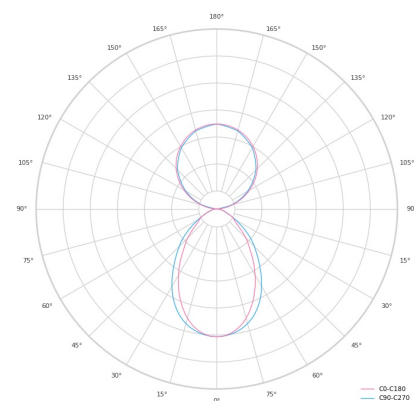

Technical datasheet

LINESUS2258-M-830-1-WH-DI/IND-

Product description

LINE Suspended is a pendant linear LED luminaire with high-quality LED source with 50,000 hours lifetime and PMMA diffuser. Available in 5 sizes (572-2820mm), color temperatures 3000K/4000K with CRI 80+/90+. Direct and indirect lighting options with DALI control available. Wide range of cable colors. Ideal for offices and commercial spaces. 5-year warranty.

LED 220-240 V 50-60Hz **IP20** **CE** **CCT 3000 k** **CRI 80+**

Product technical data

Mains voltage	220 - 240V AC, 50/60Hz
Connection method	Plug-in terminal
Dimming type	Non-dimmable
IP rating	20
Protection class	I
Ambient temperature	0 to +25 °C
Light source	LED
Colour temperature	3000k
Color rendering index	80
Rated luminous flux	4,286 lm
Connected load	81.97 W
Luminous efficacy	109.0 lm/W

Ripple	1 %
Inrush current	54 A
Inrush time	188 μs
Optical system	Diffuser
Optical part material	PMMA
Housing material	Aluminium
Surface finish	Powder coated
Width	50.00 cm
Height	70.00 cm
Length	2,258.00 cm
Weight	5.50 kg
Service lifetime (L80 B10)	50 000 h
Warranty	5 years

Dimensions

Light distribution

Available cable colors