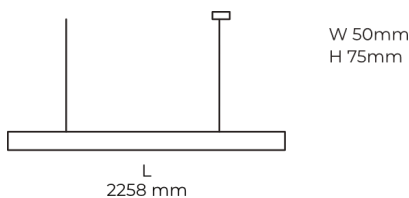

Technical datasheet

LINESUS2258-M-830-1-WH-DI/IND-

Product description

LINE Suspended is a pendant linear LED luminaire with high-quality LED source with 50,000 hours lifetime and PMMA diffuser. Available in 5 sizes (572-2820mm), color temperatures 3000K/4000K with CRI 80+/90+. Direct and indirect lighting options with DALI control available. Wide range of cable colors. Ideal for offices and commercial spaces. 5-year warranty.

LED 220-240 V 50-60Hz **IP20** **CE** **CCT 3000 k** **CRI 80+**

Product technical data

Mains voltage	220 - 240V AC, 50/60Hz
Connection method	Plug-in terminal
Dimming type	Non-dimmable
IP rating	20
Protection class	I
Ambient temperature	0 to +25 °C
Light source	LED
Colour temperature	3000k
Color rendering index	80
Rated luminous flux	4,286 lm
Connected load	81.97 W
Luminous efficacy	109.0 lm/W

Ripple	1 %
Inrush current	54 A
Inrush time	188 μs
Optical system	Diffuser
Optical part material	PMMA
Housing material	Aluminium
Surface finish	Powder coated
Width	50.00 cm
Height	70.00 cm
Length	2,258.00 cm
Weight	5.50 kg
Service lifetime (L80 B10)	50 000 h
Warranty	5 years

Dimensions

Light distribution

Available cable colors