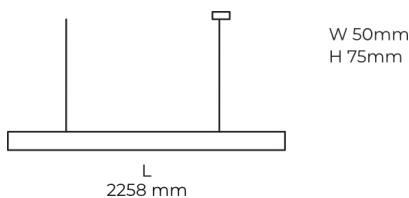

Technical datasheet

LINESUS2258-M-830-1-WH-DI/IND-

Product description

LINE Suspended is a pendant linear LED luminaire with high-quality LED source with 50,000 hours lifetime and PMMA diffuser. Available in 5 sizes (572-2820mm), color temperatures 3000K/4000K with CRI 80+/90+. Direct and indirect lighting options with DALI control available. Wide range of cable colors. Ideal for offices and commercial spaces. 5-year warranty.

LED 220-240 V 50-60Hz **IP20** **CE** **CCT 3000 k** **CRI 80+**

Product technical data

Mains voltage	220 - 240V AC, 50/60Hz	Ripple	1 %
Connection method	Plug-in terminal	Inrush current	54 A
Dimming type	Non-dimmable	Inrush time	188 μs
IP rating	20	Optical system	Diffuser
Protection class	I	Optical part material	PMMA
Ambient temperature	0 to +25 °C	Housing material	Aluminium
Light source	LED	Surface finish	Powder coated
Colour temperature	3000k	Width	50.00 cm
Color rendering index	80	Height	70.00 cm
Rated luminous flux	4,286 lm	Length	2,258.00 cm
Connected load	81.97 W	Weight	5.50 kg
Luminous efficacy	109.0 lm/W	Service lifetime (L80 B10)	50 000 h
		Warranty	5 years

Dimensions

Light distribution

Available cable colors