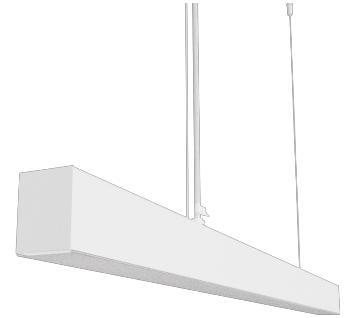

Technical datasheet

LINESUS2258-M-830-1-WH-DI/IND-

Product description

LINE Suspended is a pendant linear LED luminaire with high-quality LED source with 50,000 hours lifetime and PMMA diffuser. Available in 5 sizes (572-2820mm), color temperatures 3000K/4000K with CRI 80+/90+. Direct and indirect lighting options with DALI control available. Wide range of cable colors. Ideal for offices and commercial spaces. 5-year warranty.

LED 220-240 V 50-60Hz **IP20** **CE** **CCT 3000 k** **CRI 80+**

Product technical data

Mains voltage	220 - 240V AC, 50/60Hz	Ripple	1 %
Connection method	Plug-in terminal	Inrush current	54 A
Dimming type	Non-dimmable	Inrush time	188 μs
IP rating	20	Optical system	Diffuser
Protection class	I	Optical part material	PMMA
Ambient temperature	0 to +25 °C	Housing material	Aluminium
Light source	LED	Surface finish	Powder coated
Colour temperature	3000k	Width	50.00 cm
Color rendering index	80	Height	70.00 cm
Rated luminous flux	4,286 lm	Length	2,258.00 cm
Connected load	81.97 W	Weight	5.50 kg
Luminous efficacy	109.0 lm/W	Service lifetime (L80 B10)	50 000 h
		Warranty	5 years

Dimensions

Light distribution

Available cable colors