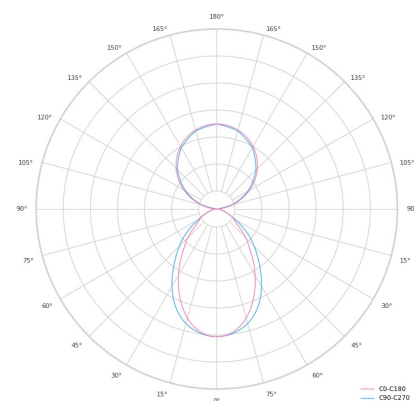

Technical datasheet

LINESUS2258-M-830-1-WH-DI/IND-

Product description

LINE Suspended is a pendant linear LED luminaire with high-quality LED source with 50,000 hours lifetime and PMMA diffuser. Available in 5 sizes (572-2820mm), color temperatures 3000K/4000K with CRI 80+/90+. Direct and indirect lighting options with DALI control available. Wide range of cable colors. Ideal for offices and commercial spaces. 5-year warranty.

LED 220-240 V 50-60Hz **IP20** **CE** **CCT 3000 k** **CRI 80+**

Product technical data

Mains voltage	220 - 240V AC, 50/60Hz	Ripple	1 %
Connection method	Plug-in terminal	Inrush current	54 A
Dimming type	Non-dimmable	Inrush time	188 μs
IP rating	20	Optical system	Diffuser
Protection class	I	Optical part material	PMMA
Ambient temperature	0 to +25 °C	Housing material	Aluminium
Light source	LED	Surface finish	Powder coated
Colour temperature	3000k	Width	50.00 cm
Color rendering index	80	Height	70.00 cm
Rated luminous flux	4,286 lm	Length	2,258.00 cm
Connected load	81.97 W	Weight	5.50 kg
Luminous efficacy	109.0 lm/W	Service lifetime (L80 B10)	50 000 h
		Warranty	5 years

Dimensions

Light distribution

Available cable colors