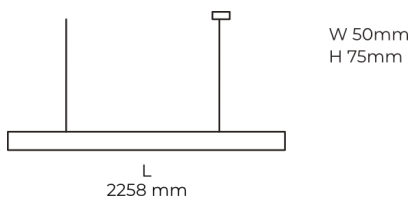

## Product description

LINE Suspended is a pendant linear LED luminaire with high-quality LED source with 50,000 hours lifetime and PMMA diffuser. Available in 5 sizes (572-2820mm), color temperatures 3000K/4000K with CRI 80+/90+. Direct and indirect lighting options with DALI control available. Wide range of cable colors. Ideal for offices and commercial spaces. 5-year warranty.

## Product technical data

<b>Mains voltage</b>	220 - 240V AC, 50/60Hz	<b>Ripple</b>	1 %
<b>Connection method</b>	Plug-in terminal	<b>Inrush current</b>	34 A
<b>Dimming type</b>	Non-dimmable	<b>Inrush time</b>	162 μs
<b>IP rating</b>	20	<b>Optical system</b>	Diffuser
<b>Protection class</b>	I	<b>Optical part material</b>	PMMA
<b>Ambient temperature</b>	0 to +25 °C	<b>Housing material</b>	Aluminium
<b>Light source</b>	LED	<b>Surface finish</b>	Powder coated
<b>Colour temperature</b>	4000k	<b>Width</b>	50.00 cm
<b>Color rendering index</b>	90	<b>Height</b>	70.00 cm
<b>Rated luminous flux</b>	2,656 lm	<b>Length</b>	2,258.00 cm
<b>Connected load</b>	70.88 W	<b>Weight</b>	5.50 kg
<b>Luminous efficacy</b>	97.8 lm/W	<b>Service lifetime (L80 B10)</b>	50 000 h
		<b>Warranty</b>	5 years

## Dimensions