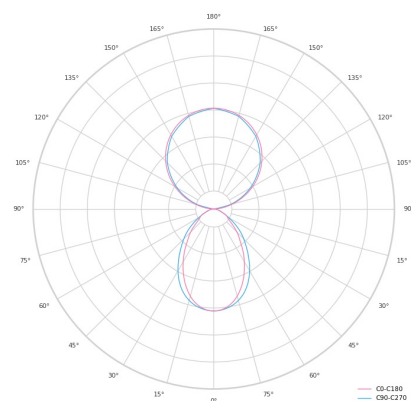

Light distribution