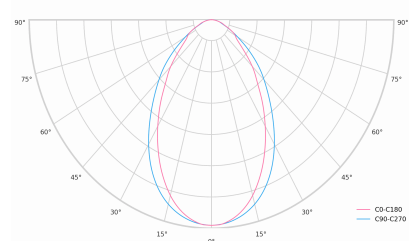

LED 220-240 V 50-60 Hz **IP20** **CE** **CCT 4000 k** **CRI 90+**

Product technical data

Mains voltage	220 - 240V AC, 50/60Hz	Ripple	1 %
Connection method	Plug-in terminal	Inrush current	17 A
Dimming type	Non-dimmable	Inrush time	162 μs
IP rating	20	Optical system	Diffuser
Protection class	I	Optical part material	PMMA
Ambient temperature	0 to +25 °C	Housing material	Aluminium
Light source	LED	Surface finish	Powder coated
Colour temperature	4000k	Width	50.00 cm
Color rendering index	90	Height	70.00 cm
Rated luminous flux	2,656 lm	Length	2,258.00 cm
Connected load	29.06 W	Weight	5.50 kg
Luminous efficacy	91.4 lm/W	Service lifetime (L80 B10)	50 000 h
		Warranty	5 years

Dimensions

Light distribution

Available cable colors