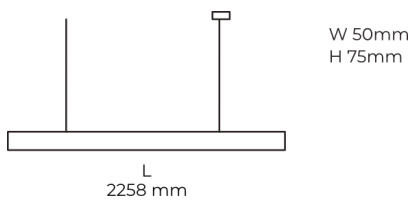

Technical datasheet

LINESUS2258-S-940-1-BL-DI-

Product description

LINE Suspended is a pendant linear LED luminaire with high-quality LED source with 50,000 hours lifetime and PMMA diffuser. Available in 5 sizes (572-2820mm), color temperatures 3000K/4000K with CRI 80+/90+. Direct and indirect lighting options with DALI control available. Wide range of cable colors. Ideal for offices and commercial spaces. 5-year warranty.

LED 220-240 V 50-60 Hz **IP20** **CE** **CCT 4000 k** **CRI 90+**

Product technical data

Mains voltage	220 - 240V AC, 50/60Hz	Ripple	1 %
Connection method	Plug-in terminal	Inrush current	17 A
Dimming type	Non-dimmable	Inrush time	162 μs
IP rating	20	Optical system	Diffuser
Protection class	I	Optical part material	PMMA
Ambient temperature	0 to +25 °C	Housing material	Aluminium
Light source	LED	Surface finish	Powder coated
Colour temperature	4000k	Width	50.00 cm
Color rendering index	90	Height	70.00 cm
Rated luminous flux	2,656 lm	Length	2,258.00 cm
Connected load	29.06 W	Weight	5.50 kg
Luminous efficacy	91.4 lm/W	Service lifetime (L80 B10)	50 000 h
		Warranty	5 years

Dimensions

Light distribution

Available cable colors