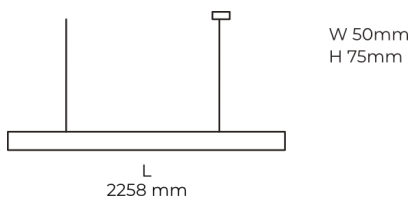

Technical datasheet

LINESUS2258-S-930-1-WH-DI/IND-

Product description

LINE Suspended is a pendant linear LED luminaire with high-quality LED source with 50,000 hours lifetime and PMMA diffuser. Available in 5 sizes (572-2820mm), color temperatures 3000K/4000K with CRI 80+/90+. Direct and indirect lighting options with DALI control available. Wide range of cable colors. Ideal for offices and commercial spaces. 5-year warranty.

LED 220-240 V 50-60Hz **IP20** **CE** **CCT 3000 k** **CRI 90+**

Product technical data

Mains voltage	220 - 240V AC, 50/60Hz	Ripple	1 %
Connection method	Plug-in terminal	Inrush current	34 A
Dimming type	Non-dimmable	Inrush time	162 μs
IP rating	20	Optical system	Diffuser
Protection class	I	Optical part material	PMMA
Ambient temperature	0 to +25 °C	Housing material	Aluminium
Light source	LED	Surface finish	Powder coated
Colour temperature	3000k	Width	50.00 cm
Color rendering index	90	Height	70.00 cm
Rated luminous flux	2,484 lm	Length	2,258.00 cm
Connected load	70.88 W	Weight	5.50 kg
Luminous efficacy	91.5 lm/W	Service lifetime (L80 B10)	50 000 h
		Warranty	5 years

Dimensions

Light distribution

Available cable colors