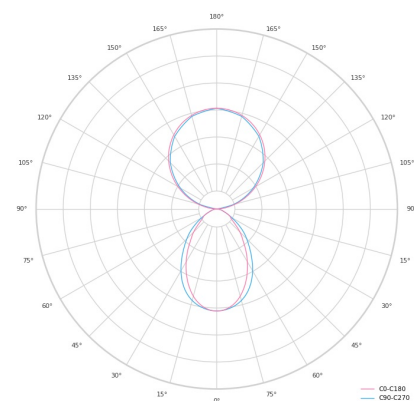

Technical datasheet

LINESUS2258-S-930-1-WH-DI/IND-

Product description

LINE Suspended is a pendant linear LED luminaire with high-quality LED source with 50,000 hours lifetime and PMMA diffuser. Available in 5 sizes (572-2820mm), color temperatures 3000K/4000K with CRI 80+/90+. Direct and indirect lighting options with DALI control available. Wide range of cable colors. Ideal for offices and commercial spaces. 5-year warranty.

LED 220-240 V 50-60Hz **IP20** **CE** **CCT 3000 k** **CRI 90+**

Product technical data

Mains voltage	220 - 240V AC, 50/60Hz	Ripple	1 %
Connection method	Plug-in terminal	Inrush current	34 A
Dimming type	Non-dimmable	Inrush time	162 μs
IP rating	20	Optical system	Diffuser
Protection class	I	Optical part material	PMMA
Ambient temperature	0 to +25 °C	Housing material	Aluminium
Light source	LED	Surface finish	Powder coated
Colour temperature	3000k	Width	50.00 cm
Color rendering index	90	Height	70.00 cm
Rated luminous flux	2,484 lm	Length	2,258.00 cm
Connected load	70.88 W	Weight	5.50 kg
Luminous efficacy	91.5 lm/W	Service lifetime (L80 B10)	50 000 h
		Warranty	5 years

Dimensions

Light distribution

Available cable colors