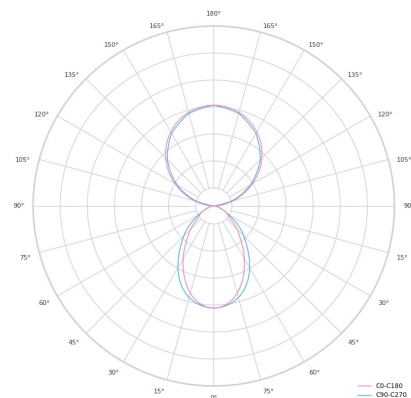

Technical datasheet

LINESUS2258-S-930-1-BL-DI/IND-

Product description

LINE Suspended is a pendant linear LED luminaire with high-quality LED source with 50,000 hours lifetime and PMMA diffuser. Available in 5 sizes (572-2820mm), color temperatures 3000K/4000K with CRI 80+/90+. Direct and indirect lighting options with DALI control available. Wide range of cable colors. Ideal for offices and commercial spaces. 5-year warranty.

LED 220-240 V 50-60Hz **IP20** **CCT 3000 k** **CRI 90+**

Product technical data

Mains voltage	220 - 240V AC, 50/60Hz	Ripple	1 %
Connection method	Plug-in terminal	Inrush current	34 A
Dimming type	Non-dimmable	Inrush time	162 μs
IP rating	20	Optical system	Diffuser
Protection class	I	Optical part material	PMMA
Ambient temperature	0 to +25 °C	Housing material	Aluminium
Light source	LED	Surface finish	Powder coated
Colour temperature	3000k	Width	50.00 cm
Color rendering index	90	Height	70.00 cm
Rated luminous flux	2,484 lm	Length	2,258.00 cm
Connected load	70.88 W	Weight	5.50 kg
Luminous efficacy	91.5 lm/W	Service lifetime (L80 B10)	50 000 h
		Warranty	5 years

Dimensions

Light distribution

Available cable colors