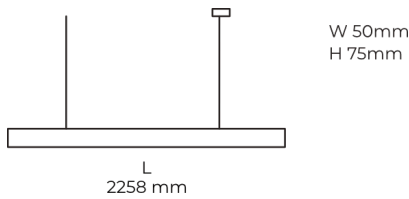

Technical datasheet

LINESUS2258-S-930-1-BL-DI/IND-

Product description

LINE Suspended is a pendant linear LED luminaire with high-quality LED source with 50,000 hours lifetime and PMMA diffuser. Available in 5 sizes (572-2820mm), color temperatures 3000K/4000K with CRI 80+/90+. Direct and indirect lighting options with DALI control available. Wide range of cable colors. Ideal for offices and commercial spaces. 5-year warranty.

LED 220-240 V 50-60Hz **IP20** **CCT 3000 k** **CRI 90+**

Product technical data

Mains voltage	220 - 240V AC, 50/60Hz	Ripple	1 %
Connection method	Plug-in terminal	Inrush current	34 A
Dimming type	Non-dimmable	Inrush time	162 μs
IP rating	20	Optical system	Diffuser
Protection class	I	Optical part material	PMMA
Ambient temperature	0 to +25 °C	Housing material	Aluminium
Light source	LED	Surface finish	Powder coated
Colour temperature	3000k	Width	50.00 cm
Color rendering index	90	Height	70.00 cm
Rated luminous flux	2,484 lm	Length	2,258.00 cm
Connected load	70.88 W	Weight	5.50 kg
Luminous efficacy	91.5 lm/W	Service lifetime (L80 B10)	50 000 h
		Warranty	5 years

Dimensions

Light distribution

Available cable colors