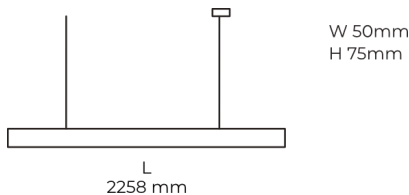

Technical datasheet

LINESUS2258-S-930-1-BL-DI-

Product description

LINE Suspended is a pendant linear LED luminaire with high-quality LED source with 50,000 hours lifetime and PMMA diffuser. Available in 5 sizes (572-2820mm), color temperatures 3000K/4000K with CRI 80+/90+. Direct and indirect lighting options with DALI control available. Wide range of cable colors. Ideal for offices and commercial spaces. 5-year warranty.

LED 220-240 V 50-60 Hz **IP20** **CCT 3000 k** **CRI 90+**

Product technical data

Mains voltage	220 - 240V AC, 50/60Hz	Ripple	1 %
Connection method	Plug-in terminal	Inrush current	17 A
Dimming type	Non-dimmable	Inrush time	162 μs
IP rating	20	Optical system	Diffuser
Protection class	I	Optical part material	PMMA
Ambient temperature	0 to +25 °C	Housing material	Aluminium
Light source	LED	Surface finish	Powder coated
Colour temperature	3000k	Width	50.00 cm
Color rendering index	90	Height	70.00 cm
Rated luminous flux	2,484 lm	Length	2,258.00 cm
Connected load	29.06 W	Weight	5.50 kg
Luminous efficacy	85.5 lm/W	Service lifetime (L80 B10)	50 000 h
		Warranty	5 years

Dimensions

Light distribution

Available cable colors