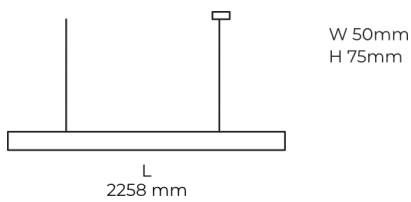

## Product description

LINE Suspended is a pendant linear LED luminaire with high-quality LED source with 50,000 hours lifetime and PMMA diffuser. Available in 5 sizes (572-2820mm), color temperatures 3000K/4000K with CRI 80+/90+. Direct and indirect lighting options with DALI control available. Wide range of cable colors. Ideal for offices and commercial spaces. 5-year warranty.

## Product technical data

Mains voltage	220 - 240V AC, 50/60Hz
Connection method	Plug-in terminal
Dimming type	Non-dimmable
IP rating	20
Protection class	I
Ambient temperature	0 to +25 °C
Light source	LED
Colour temperature	4000k
Color rendering index	80
Rated luminous flux	3,017 lm
Connected load	28.38 W
Luminous efficacy	106.3 lm/W

Ripple	1 %
Inrush current	17 A
Inrush time	162 µs
Optical system	Diffuser
Optical part material	PMMA
Housing material	Aluminium
Surface finish	Powder coated
Width	50.00 cm
Height	70.00 cm
Length	2,258.00 cm
Weight	5.50 kg
Service lifetime (L80 B10)	50 000 h
Warranty	5 years

## Dimensions