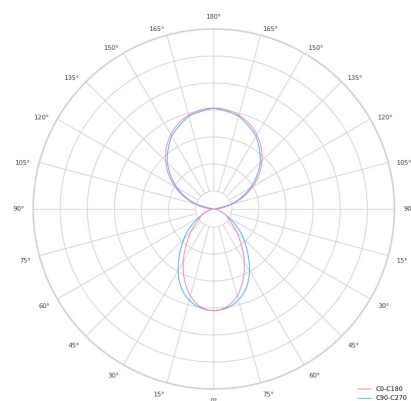

Technical datasheet

LINESUS2258-S-840-1-BL-DI/IND-

Product description

LINE Suspended is a pendant linear LED luminaire with high-quality LED source with 50,000 hours lifetime and PMMA diffuser. Available in 5 sizes (572-2820mm), color temperatures 3000K/4000K with CRI 80+/90+. Direct and indirect lighting options with DALI control available. Wide range of cable colors. Ideal for offices and commercial spaces. 5-year warranty.

LED 220-240 V 50-60Hz **IP20** **CCT 4000 k** **CRI 80+**

Product technical data

Mains voltage	220 - 240V AC, 50/60Hz	Ripple	1 %
Connection method	Plug-in terminal	Inrush current	34 A
Dimming type	Non-dimmable	Inrush time	162 μs
IP rating	20	Optical system	Diffuser
Protection class	I	Optical part material	PMMA
Ambient temperature	0 to +25 °C	Housing material	Aluminium
Light source	LED	Surface finish	Powder coated
Colour temperature	4000k	Width	50.00 cm
Color rendering index	80	Height	70.00 cm
Rated luminous flux	3,017 lm	Length	2,258.00 cm
Connected load	68.25 W	Weight	5.50 kg
Luminous efficacy	115.8 lm/W	Service lifetime (L80 B10)	50 000 h
		Warranty	5 years

Dimensions

Light distribution

Available cable colors