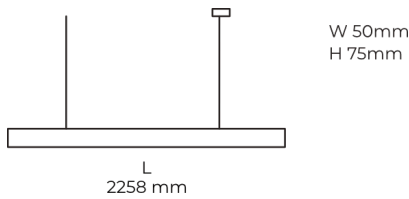

Technical datasheet

LINESUS2258-S-840-1-BL-DI-

Product description

LINE Suspended is a pendant linear LED luminaire with high-quality LED source with 50,000 hours lifetime and PMMA diffuser. Available in 5 sizes (572-2820mm), color temperatures 3000K/4000K with CRI 80+/90+. Direct and indirect lighting options with DALI control available. Wide range of cable colors. Ideal for offices and commercial spaces. 5-year warranty.

LED 220-240 V 50-60 Hz **IP20**  **CE** **CCT 4000 k** **CRI 80+**

Product technical data

Mains voltage	220 - 240V AC, 50/60Hz	Ripple	1 %
Connection method	Plug-in terminal	Inrush current	17 A
Dimming type	Non-dimmable	Inrush time	162 μs
IP rating	20	Optical system	Diffuser
Protection class	I	Optical part material	PMMA
Ambient temperature	0 to +25 °C	Housing material	Aluminium
Light source	LED	Surface finish	Powder coated
Colour temperature	4000k	Width	50.00 cm
Color rendering index	80	Height	70.00 cm
Rated luminous flux	3,017 lm	Length	2,258.00 cm
Connected load	28.38 W	Weight	5.50 kg
Luminous efficacy	106.3 lm/W	Service lifetime (L80 B10)	50 000 h
		Warranty	5 years

Dimensions

Light distribution

Available cable colors