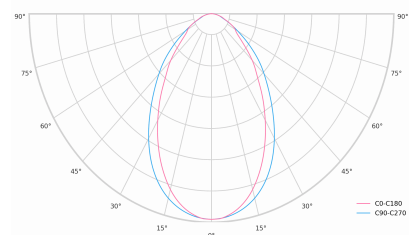

LED 220-240 V 50-60 Hz **IP20**  **CE** **CCT 4000 k** **CRI 80+**

Product technical data

Mains voltage	220 - 240V AC, 50/60Hz	Ripple	1 %
Connection method	Plug-in terminal	Inrush current	17 A
Dimming type	Non-dimmable	Inrush time	162 μs
IP rating	20	Optical system	Diffuser
Protection class	I	Optical part material	PMMA
Ambient temperature	0 to +25 °C	Housing material	Aluminium
Light source	LED	Surface finish	Powder coated
Colour temperature	4000k	Width	50.00 cm
Color rendering index	80	Height	70.00 cm
Rated luminous flux	3,017 lm	Length	2,258.00 cm
Connected load	28.38 W	Weight	5.50 kg
Luminous efficacy	106.3 lm/W	Service lifetime (L80 B10)	50 000 h
		Warranty	5 years

Dimensions

Light distribution

Available cable colors