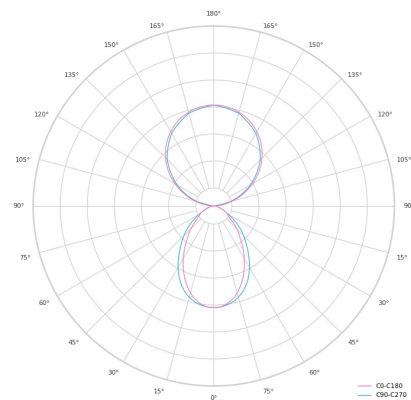

Light distribution