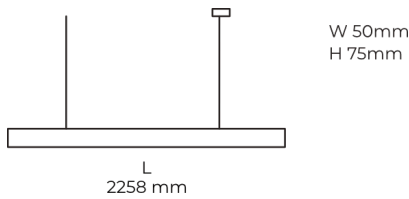

## Product description

LINE Suspended is a pendant linear LED luminaire with high-quality LED source with 50,000 hours lifetime and PMMA diffuser. Available in 5 sizes (572-2820mm), color temperatures 3000K/4000K with CRI 80+/90+. Direct and indirect lighting options with DALI control available. Wide range of cable colors. Ideal for offices and commercial spaces. 5-year warranty.

## Product technical data

<b>Mains voltage</b>	220 - 240V AC, 50/60Hz	<b>Ripple</b>	1 %
<b>Connection method</b>	Plug-in terminal	<b>Inrush current</b>	34 A
<b>Dimming type</b>	Non-dimmable	<b>Inrush time</b>	162 μs
<b>IP rating</b>	20	<b>Optical system</b>	Diffuser
<b>Protection class</b>	I	<b>Optical part material</b>	PMMA
<b>Ambient temperature</b>	0 to +25 °C	<b>Housing material</b>	Aluminium
<b>Light source</b>	LED	<b>Surface finish</b>	Powder coated
<b>Colour temperature</b>	3000k	<b>Width</b>	50.00 cm
<b>Color rendering index</b>	80	<b>Height</b>	70.00 cm
<b>Rated luminous flux</b>	2,873 lm	<b>Length</b>	2,258.00 cm
<b>Connected load</b>	68.25 W	<b>Weight</b>	5.50 kg
<b>Luminous efficacy</b>	110.2 lm/W	<b>Service lifetime (L80 B10)</b>	50 000 h
		<b>Warranty</b>	5 years

## Dimensions