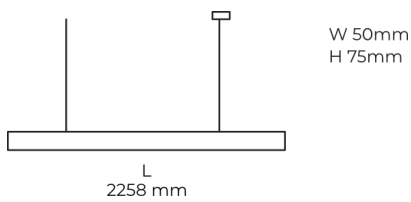

## Product description

LINE Suspended is a pendant linear LED luminaire with high-quality LED source with 50,000 hours lifetime and PMMA diffuser. Available in 5 sizes (572-2820mm), color temperatures 3000K/4000K with CRI 80+/90+. Direct and indirect lighting options with DALI control available. Wide range of cable colors. Ideal for offices and commercial spaces. 5-year warranty.

## Product technical data

Mains voltage	220 - 240V AC, 50/60Hz	Ripple	1 %
Connection method	Plug-in terminal	Inrush current	17 A
Dimming type	Non-dimmable	Inrush time	162 μs
IP rating	20	Optical system	Diffuser
Protection class	I	Optical part material	PMMA
Ambient temperature	0 to +25 °C	Housing material	Aluminium
Light source	LED	Surface finish	Powder coated
Colour temperature	3000k	Width	50.00 cm
Color rendering index	80	Height	70.00 cm
Rated luminous flux	2,873 lm	Length	2,258.00 cm
Connected load	28.38 W	Weight	5.50 kg
Luminous efficacy	101.2 lm/W	Service lifetime (L80 B10)	50 000 h
		Warranty	5 years

## Dimensions