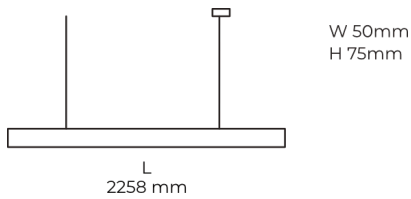

Technical datasheet

LINESUS2258-S-830-1-WH-DI-

Product description

LINE Suspended is a pendant linear LED luminaire with high-quality LED source with 50,000 hours lifetime and PMMA diffuser. Available in 5 sizes (572-2820mm), color temperatures 3000K/4000K with CRI 80+/90+. Direct and indirect lighting options with DALI control available. Wide range of cable colors. Ideal for offices and commercial spaces. 5-year warranty.

LED 220-240 V 50-60 Hz **IP20** **CE** **CCT 3000 k** **CRI 80+**

Product technical data

Mains voltage	220 - 240V AC, 50/60Hz
Connection method	Plug-in terminal
Dimming type	Non-dimmable
IP rating	20
Protection class	I
Ambient temperature	0 to +25 °C
Light source	LED
Colour temperature	3000k
Color rendering index	80
Rated luminous flux	2,873 lm
Connected load	28.38 W
Luminous efficacy	101.2 lm/W

Ripple	1 %
Inrush current	17 A
Inrush time	162 μs
Optical system	Diffuser
Optical part material	PMMA
Housing material	Aluminium
Surface finish	Powder coated
Width	50.00 cm
Height	70.00 cm
Length	2,258.00 cm
Weight	5.50 kg
Service lifetime (L80 B10)	50 000 h
Warranty	5 years

Dimensions

Light distribution

Available cable colors