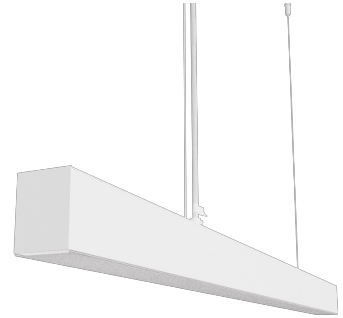

# Technical datasheet

LINESUS2258-S-830-1-WH-DI-

## Product description

LINE Suspended is a pendant linear LED luminaire with high-quality LED source with 50,000 hours lifetime and PMMA diffuser. Available in 5 sizes (572-2820mm), color temperatures 3000K/4000K with CRI 80+/90+. Direct and indirect lighting options with DALI control available. Wide range of cable colors. Ideal for offices and commercial spaces. 5-year warranty.

## Product technical data

Mains voltage	220 - 240V AC, 50/60Hz	Ripple	1 %
Connection method	Plug-in terminal	Inrush current	17 A
Dimming type	Non-dimmable	Inrush time	162 μs
IP rating	20	Optical system	Diffuser
Protection class	I	Optical part material	PMMA
Ambient temperature	0 to +25 °C	Housing material	Aluminium
Light source	LED	Surface finish	Powder coated
Colour temperature	3000k	Width	50.00 cm
Color rendering index	80	Height	70.00 cm
Rated luminous flux	2,873 lm	Length	2,258.00 cm
Connected load	28.38 W	Weight	5.50 kg
Luminous efficacy	101.2 lm/W	Service lifetime (L80 B10)	50 000 h
		Warranty	5 years