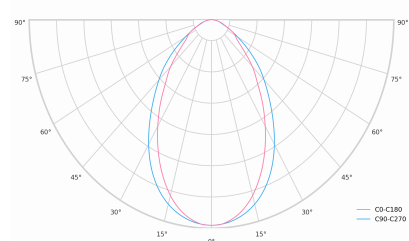

Light distribution