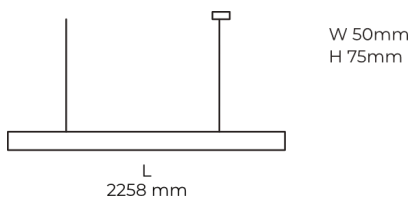

Technical datasheet

LINESUS2258-S-830-1-BL-DI/IND-

Product description

LINE Suspended is a pendant linear LED luminaire with high-quality LED source with 50,000 hours lifetime and PMMA diffuser. Available in 5 sizes (572-2820mm), color temperatures 3000K/4000K with CRI 80+/90+. Direct and indirect lighting options with DALI control available. Wide range of cable colors. Ideal for offices and commercial spaces. 5-year warranty.

LED 220-240 V 50-60Hz **IP20** **CCT 3000 k** **CRI 80+**

Product technical data

Mains voltage	220 - 240V AC, 50/60Hz	Ripple	1 %
Connection method	Plug-in terminal	Inrush current	34 A
Dimming type	Non-dimmable	Inrush time	162 μs
IP rating	20	Optical system	Diffuser
Protection class	I	Optical part material	PMMA
Ambient temperature	0 to +25 °C	Housing material	Aluminium
Light source	LED	Surface finish	Powder coated
Colour temperature	3000k	Width	50.00 cm
Color rendering index	80	Height	70.00 cm
Rated luminous flux	2,873 lm	Length	2,258.00 cm
Connected load	68.25 W	Weight	5.50 kg
Luminous efficacy	110.2 lm/W	Service lifetime (L80 B10)	50 000 h
		Warranty	5 years

Dimensions

Light distribution

Available cable colors