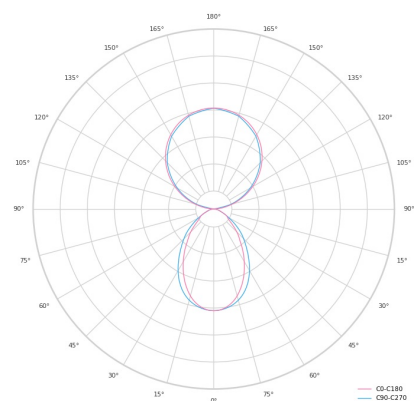

Technical datasheet

LINESUS2258-S-830-1-BL-DI/IND-

Product description

LINE Suspended is a pendant linear LED luminaire with high-quality LED source with 50,000 hours lifetime and PMMA diffuser. Available in 5 sizes (572-2820mm), color temperatures 3000K/4000K with CRI 80+/90+. Direct and indirect lighting options with DALI control available. Wide range of cable colors. Ideal for offices and commercial spaces. 5-year warranty.

LED 220-240 V 50-60Hz **IP20** **CCT 3000 k** **CRI 80+**

Product technical data

Mains voltage	220 - 240V AC, 50/60Hz	Ripple	1 %
Connection method	Plug-in terminal	Inrush current	34 A
Dimming type	Non-dimmable	Inrush time	162 μs
IP rating	20	Optical system	Diffuser
Protection class	I	Optical part material	PMMA
Ambient temperature	0 to +25 °C	Housing material	Aluminium
Light source	LED	Surface finish	Powder coated
Colour temperature	3000k	Width	50.00 cm
Color rendering index	80	Height	70.00 cm
Rated luminous flux	2,873 lm	Length	2,258.00 cm
Connected load	68.25 W	Weight	5.50 kg
Luminous efficacy	110.2 lm/W	Service lifetime (L80 B10)	50 000 h
		Warranty	5 years

Dimensions

Light distribution

Available cable colors