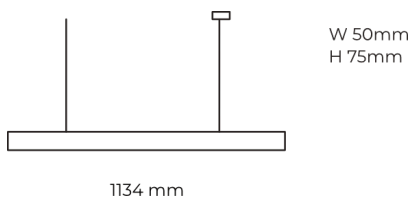

## Product description

LINE Suspended is a pendant linear LED luminaire with high-quality LED source with 50,000 hours lifetime and PMMA diffuser. Available in 5 sizes (572-2820mm), color temperatures 3000K/4000K with CRI 80+/90+. Direct and indirect lighting options with DALI control available. Wide range of cable colors. Ideal for offices and commercial spaces. 5-year warranty.

## Product technical data

<b>Mains voltage</b>	220 - 240V AC, 50/60Hz	<b>Ripple</b>	1 %
<b>Connection method</b>	Plug-in terminal	<b>Inrush current</b>	39 A
<b>Dimming type</b>	Non-dimmable	<b>Inrush time</b>	154 μs
<b>IP rating</b>	20	<b>Optical system</b>	Diffuser
<b>Protection class</b>	I	<b>Optical part material</b>	PMMA
<b>Ambient temperature</b>	0 to +25 °C	<b>Housing material</b>	Aluminium
<b>Light source</b>	LED	<b>Surface finish</b>	Powder coated
<b>Colour temperature</b>	4000k	<b>Width</b>	50.00 cm
<b>Color rendering index</b>	80	<b>Height</b>	70.00 cm
<b>Rated luminous flux</b>	1,509 lm	<b>Length</b>	1,134.00 cm
<b>Connected load</b>	36.60 W	<b>Weight</b>	2.80 kg
<b>Luminous efficacy</b>	110.4 lm/W	<b>Service lifetime (L80 B10)</b>	50 000 h
		<b>Warranty</b>	5 years

## Dimensions