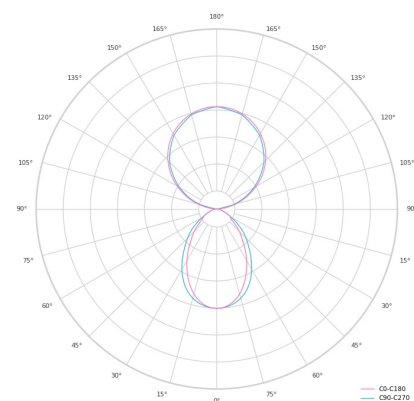

Light distribution