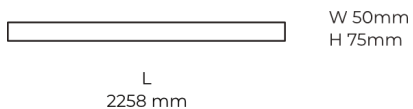

Technical datasheet

LINESUR-2258-XL-840-2-WH

Product description

LINE Surface is an elegant linear LED luminaire with high-quality LED source with 50,000 hours lifetime and PMMA diffuser for uniform light. Available in 5 sizes (572-2820mm), color temperatures 3000K/4000K with CRI 80+/90+. DALI control option available. Ideal for offices and commercial spaces. 5-year warranty.

LED 220-240 V 50-60 Hz
 IP20

CCT 4000 k
CRI 80+

Product technical data

Mains voltage	220 - 240V AC, 50/60Hz	Ripple	1 %
Connection method	Plug-in terminal	DALI address	1
Dimming type	DALI	Standby power	0.50 W
IP rating	20	Inrush current	53 A
Protection class	I	Optical system	Diffuser
Ambient temperature	0 to +25 °C	Optical part material	PMMA
Light source	LED	Housing material	Aluminium
Colour temperature	4000k	Surface finish	Powder coated
Color rendering index	80	Width	50.00 cm
Rated luminous flux	7,275 lm	Height	70.00 cm
Connected load	75.89 W	Length	2,258.00 cm
Luminous efficacy	95.9 lm/W	Weight	5.50 kg
		Service lifetime (L80 B10)	50 000 h
		Warranty	5 years

Dimensions

Light distribution