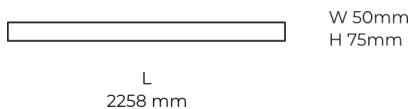

Technical datasheet

LINESUR-2258-XL-830-2-WH

Product description

LINE Surface is an elegant linear LED luminaire with high-quality LED source with 50,000 hours lifetime and PMMA diffuser for uniform light. Available in 5 sizes (572-2820mm), color temperatures 3000K/4000K with CRI 80+/90+. DALI control option available. Ideal for offices and commercial spaces. 5-year warranty.

LED 220-240 V 50-60 Hz
 IP20

CCT 3000 k
CRI 80+

Product technical data

Mains voltage	220 - 240V AC, 50/60Hz	Ripple	1 %
Connection method	Plug-in terminal	DALI address	1
Dimming type	DALI	Standby power	0.50 W
IP rating	20	Inrush current	53 A
Protection class	I	Optical system	Diffuser
Ambient temperature	0 to +25 °C	Optical part material	PMMA
Light source	LED	Housing material	Aluminium
Colour temperature	3000k	Surface finish	Powder coated
Color rendering index	80	Width	50.00 cm
Rated luminous flux	6,925 lm	Height	70.00 cm
Connected load	75.89 W	Length	2,258.00 cm
Luminous efficacy	91.2 lm/W	Weight	5.50 kg
		Service lifetime (L80 B10)	50 000 h
		Warranty	5 years

Dimensions

Light distribution