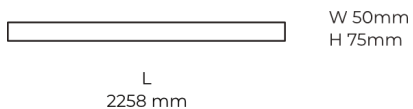

Technical datasheet

LINESUR-2258-XL-940-2-BL

Product description

LINE Surface is an elegant linear LED luminaire with high-quality LED source with 50,000 hours lifetime and PMMA diffuser for uniform light. Available in 5 sizes (572-2820mm), color temperatures 3000K/4000K with CRI 80+/90+. DALI control option available. Ideal for offices and commercial spaces. 5-year warranty.

LED 220-240 V 50-60 Hz
 IP20

CCT 4000 k
CRI 90+

Product technical data

Mains voltage	220 - 240V AC, 50/60Hz	Ripple	1 %
Connection method	Plug-in terminal	DALI address	1
Dimming type	DALI	Standby power	0.50 W
IP rating	20	Inrush current	53 A
Protection class	I	Optical system	Diffuser
Ambient temperature	0 to +25 °C	Optical part material	PMMA
Light source	LED	Housing material	Aluminium
Colour temperature	4000k	Surface finish	Powder coated
Color rendering index	90	Width	50.00 cm
Rated luminous flux	6,266 lm	Height	70.00 cm
Connected load	79.15 W	Length	2,258.00 cm
Luminous efficacy	79.2lm/W	Weight	5.50 kg
		Service lifetime (L80 B10)	50 000 h
		Warranty	5 years

Dimensions

Light distribution