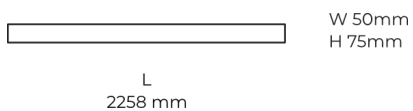

Technical datasheet

LINESUR-2258-XL-940-1-WH

Product description

LINE Surface is an elegant linear LED luminaire with high-quality LED source with 50,000 hours lifetime and PMMA diffuser for uniform light. Available in 5 sizes (572-2820mm), color temperatures 3000K/4000K with CRI 80+/90+. DALI control option available. Ideal for offices and commercial spaces. 5-year warranty.

LED 220-240 V 50-60 Hz
 IP20

CCT 4000 k
CRI 90+

Product technical data

Mains voltage	220 - 240V AC, 50/60Hz	Ripple	2 %
Connection method	Plug-in terminal	Inrush current	18 A
Dimming type	Non-dimmable	Inrush time	44 µs
IP rating	20	Optical system	Diffuser
Protection class	I	Optical part material	PMMA
Ambient temperature	0 to +25 °C	Housing material	Aluminium
Light source	LED	Surface finish	Powder coated
Colour temperature	4000k	Width	50.00 cm
Color rendering index	90	Height	70.00 cm
Rated luminous flux	6,266 lm	Length	2,258.00 cm
Connected load	79.08 W	Weight	5.50 kg
Luminous efficacy	79.2 lm/W	Service lifetime (L80 B10)	50 000 h
		Warranty	5 years

Dimensions

Light distribution