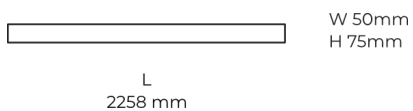

### Product description

LINE Surface is an elegant linear LED luminaire with high-quality LED source with 50,000 hours lifetime and PMMA diffuser for uniform light. Available in 5 sizes (572-2820mm), color temperatures 3000K/4000K with CRI 80+/90+. DALI control option available. Ideal for offices and commercial spaces. 5-year warranty.

### Product technical data

Mains voltage	220 - 240V AC, 50/60Hz	Ripple	2 %
Connection method	Plug-in terminal	Inrush current	18 A
Dimming type	Non-dimmable	Inrush time	44 $\mu$ s
IP rating	20	Optical system	Diffuser
Protection class	I	Optical part material	PMMA
Ambient temperature	0 to +25 °C	Housing material	Aluminium
Light source	LED	Surface finish	Powder coated
Colour temperature	4000k	Width	50.00 cm
Color rendering index	80	Height	70.00 cm
Rated luminous flux	7,275 lm	Length	2,258.00 cm
Connected load	75.72 W	Weight	5.50 kg
Luminous efficacy	96.1 lm/W	Service lifetime (L80 B10)	50 000 h
		Warranty	5 years

### Dimensions